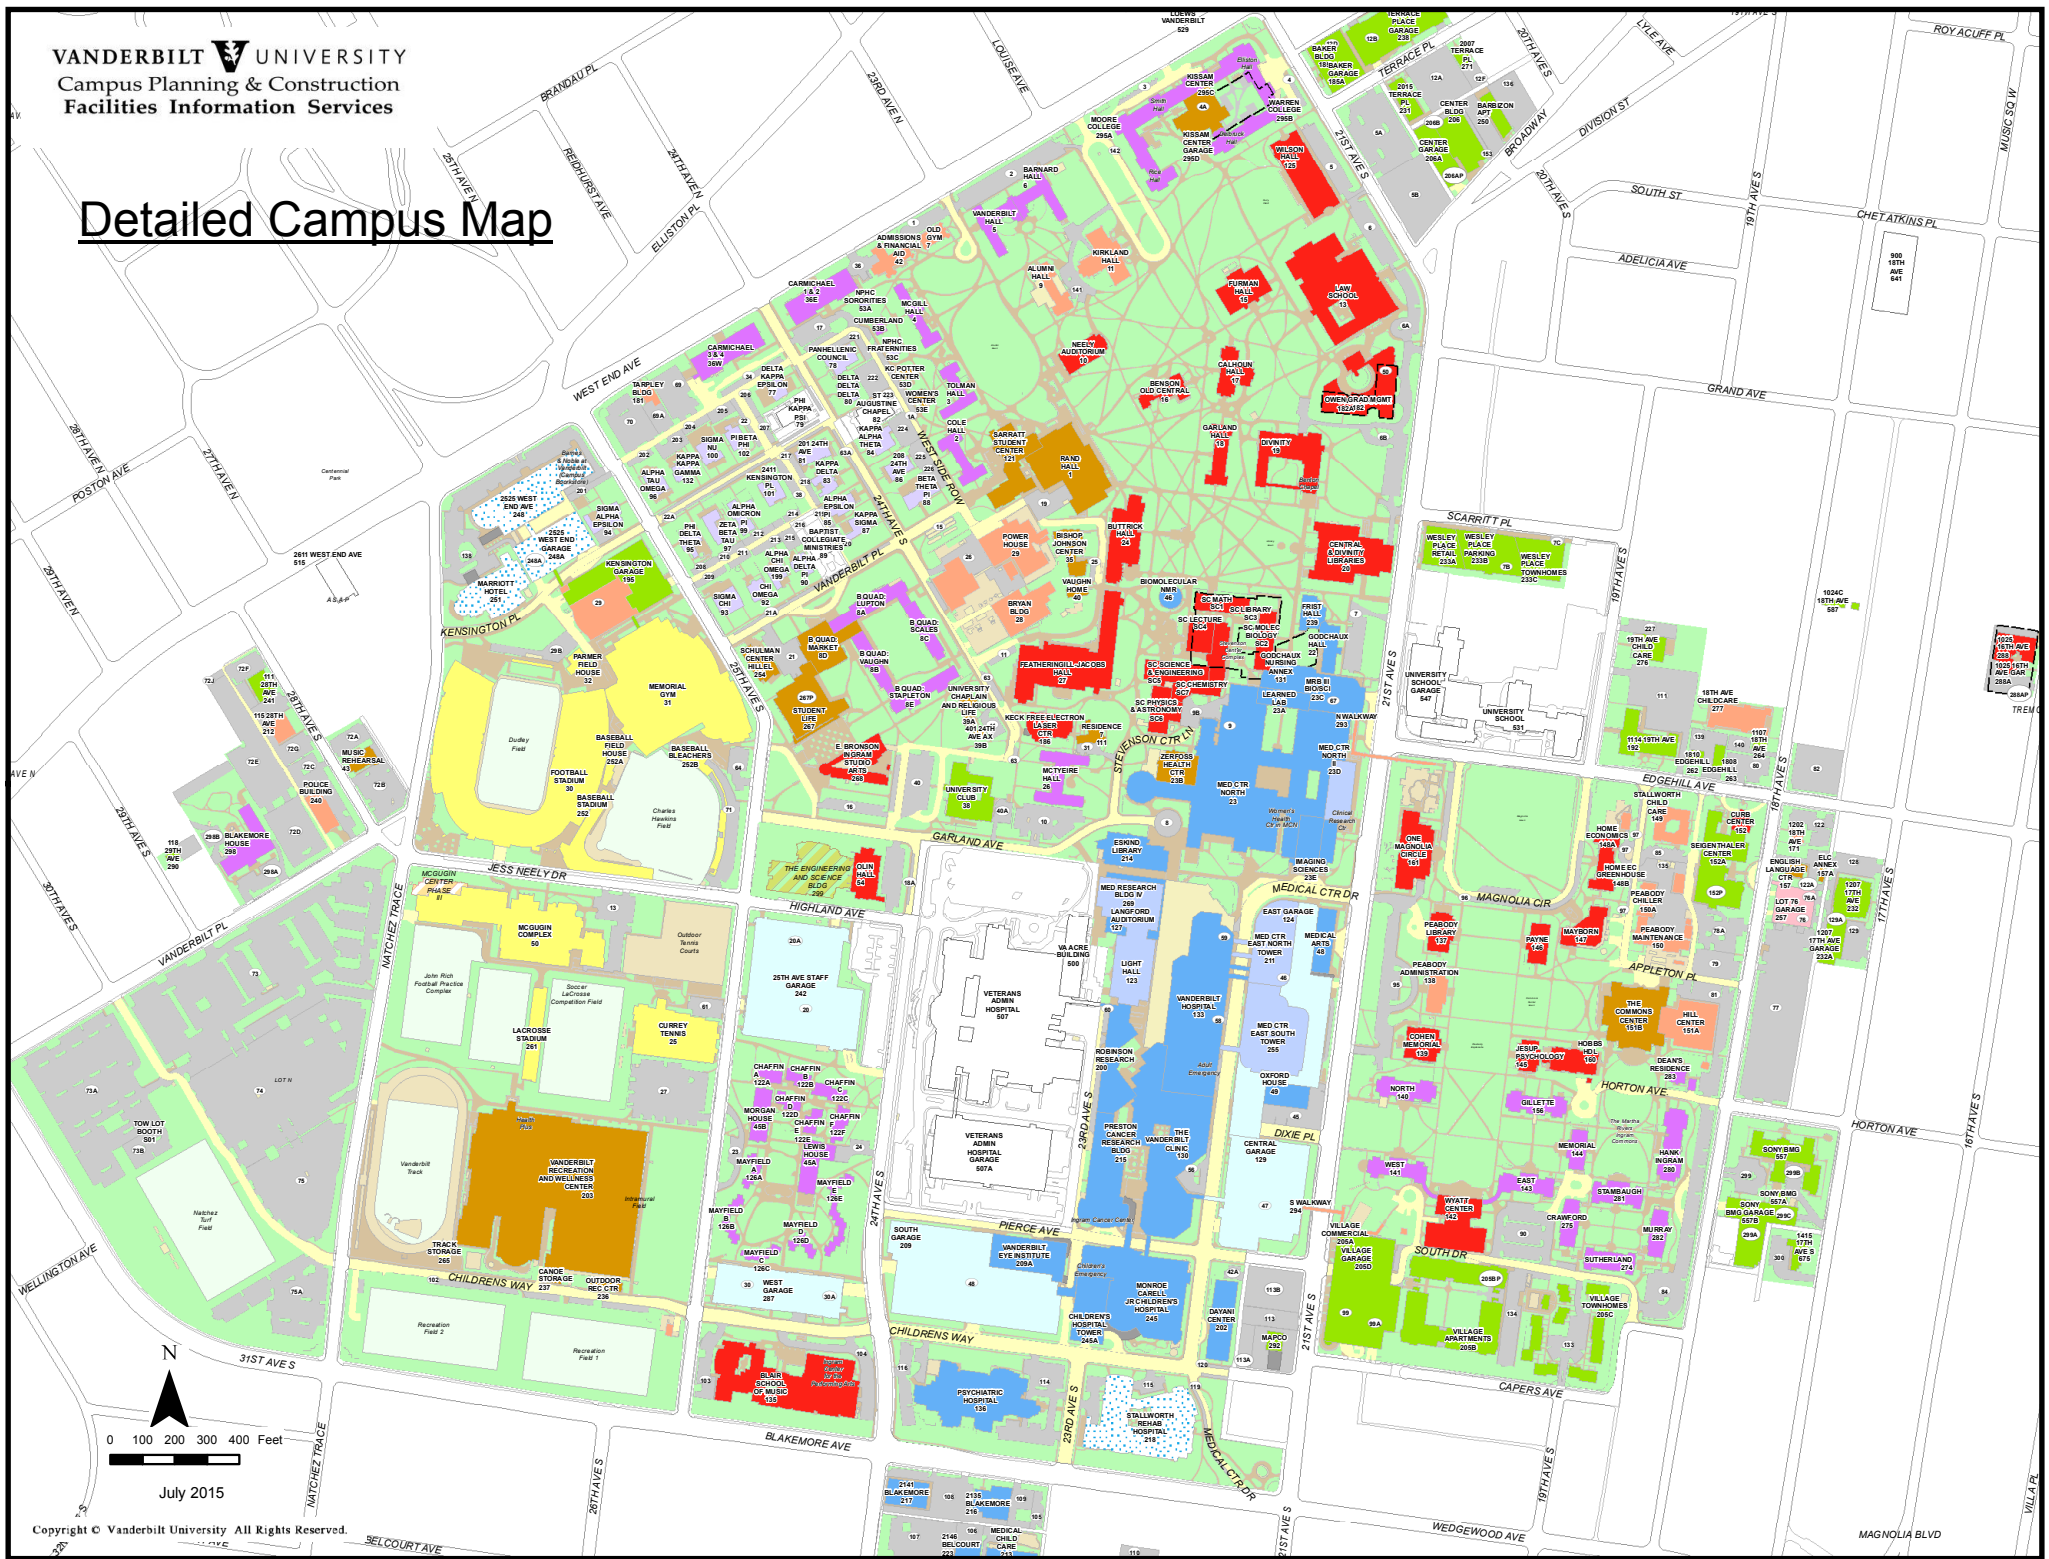

Vicinity Map

Nashville Interstate Map

Best Western PLUS Music Row to Student Life Center

Drive 1.5 miles, 8 min

Map data ©2016 Google 1000 ft

Best Western PLUS Music Row

1407 Division Street, Nashville, TN 37203

- ↑ 1. Head west on Division St toward Music Cir E 0.1 mi

 - 📍 2. At the traffic circle, take the 2nd exit onto 16th Ave S 0.2 mi

 - ↩ 3. Use the left 2 lanes to turn left onto West End Ave 1.0 mi

 - ↩ 4. Turn left onto 25th Ave S 0.2 mi
- [Destination will be on the left](#)

Detailed Campus Map

July 2015