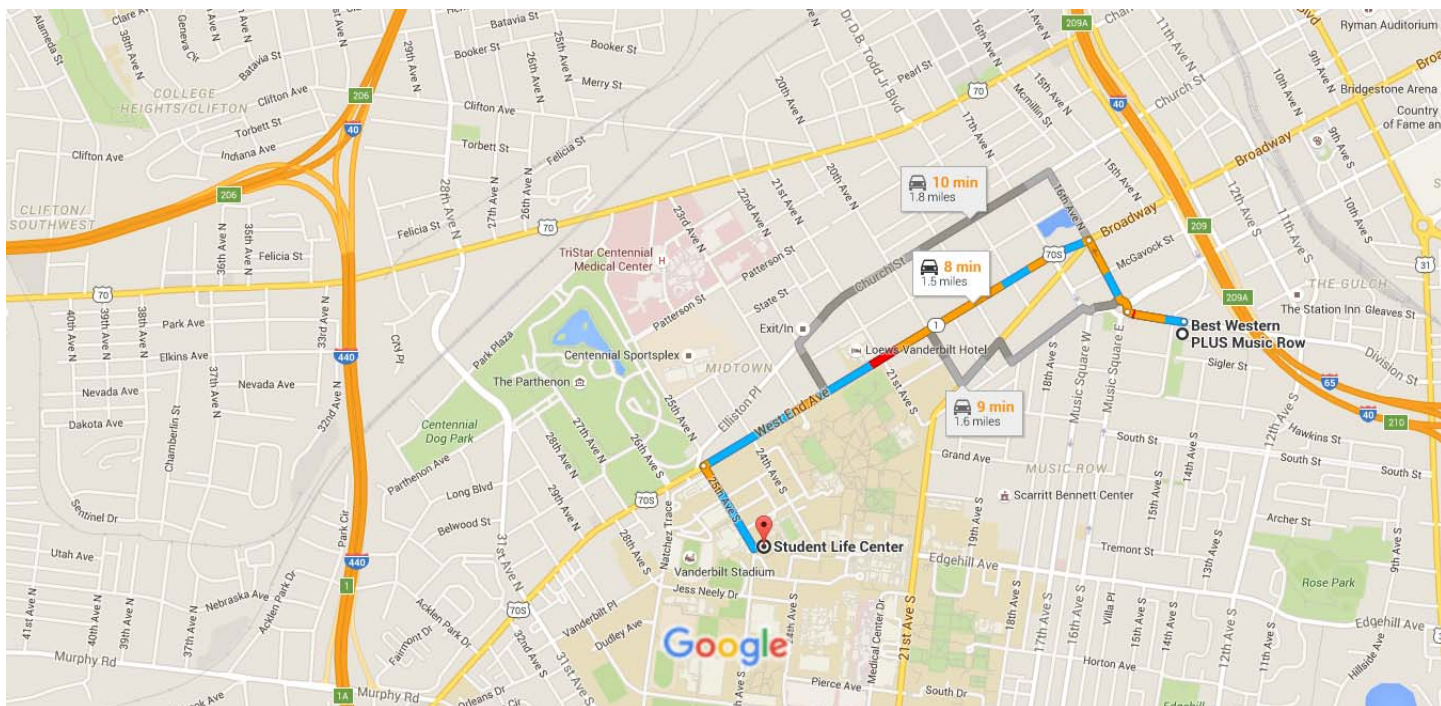

Detailed Parking Map

Parking Map: 2016 Clinical TB Symposium at Student Life Center

#1) 25th Avenue Garage, \$10

- Located on the corner of 25th Ave and Highland Ave
- Enter from HIGHLAND Ave, 25th Ave is the staff entrance and you will get ticketed if you park in a staff space
- Park in spaces 281-372, remember your space# and pay at the machine before conference, leave ticket in the car.
- There will be a parking officer if you need help, machine accepts card or cash

#2) 2525 West End Ave Garage, \$15

- Enter from Kensington Place
- Take ticket from the machine and pay when you leave the garage at the end of the day
- There may be an attendant when you exit, the machine will only accept credit cards

Vicinity Map

Nashville Interstate Map

Best Western PLUS Music Row to Student Life Center

Drive 1.5 miles, 8 min

Map data ©2016 Google 1000 ft

Best Western PLUS Music Row

1407 Division Street, Nashville, TN 37203

- ↑ 1. Head west on Division St toward Music Cir E 0.1 mi

 - 📍 2. At the traffic circle, take the 2nd exit onto 16th Ave S 0.2 mi

 - ↩ 3. Use the left 2 lanes to turn left onto West End Ave 1.0 mi

 - ↩ 4. Turn left onto 25th Ave S 0.2 mi
- [Destination will be on the left](#)