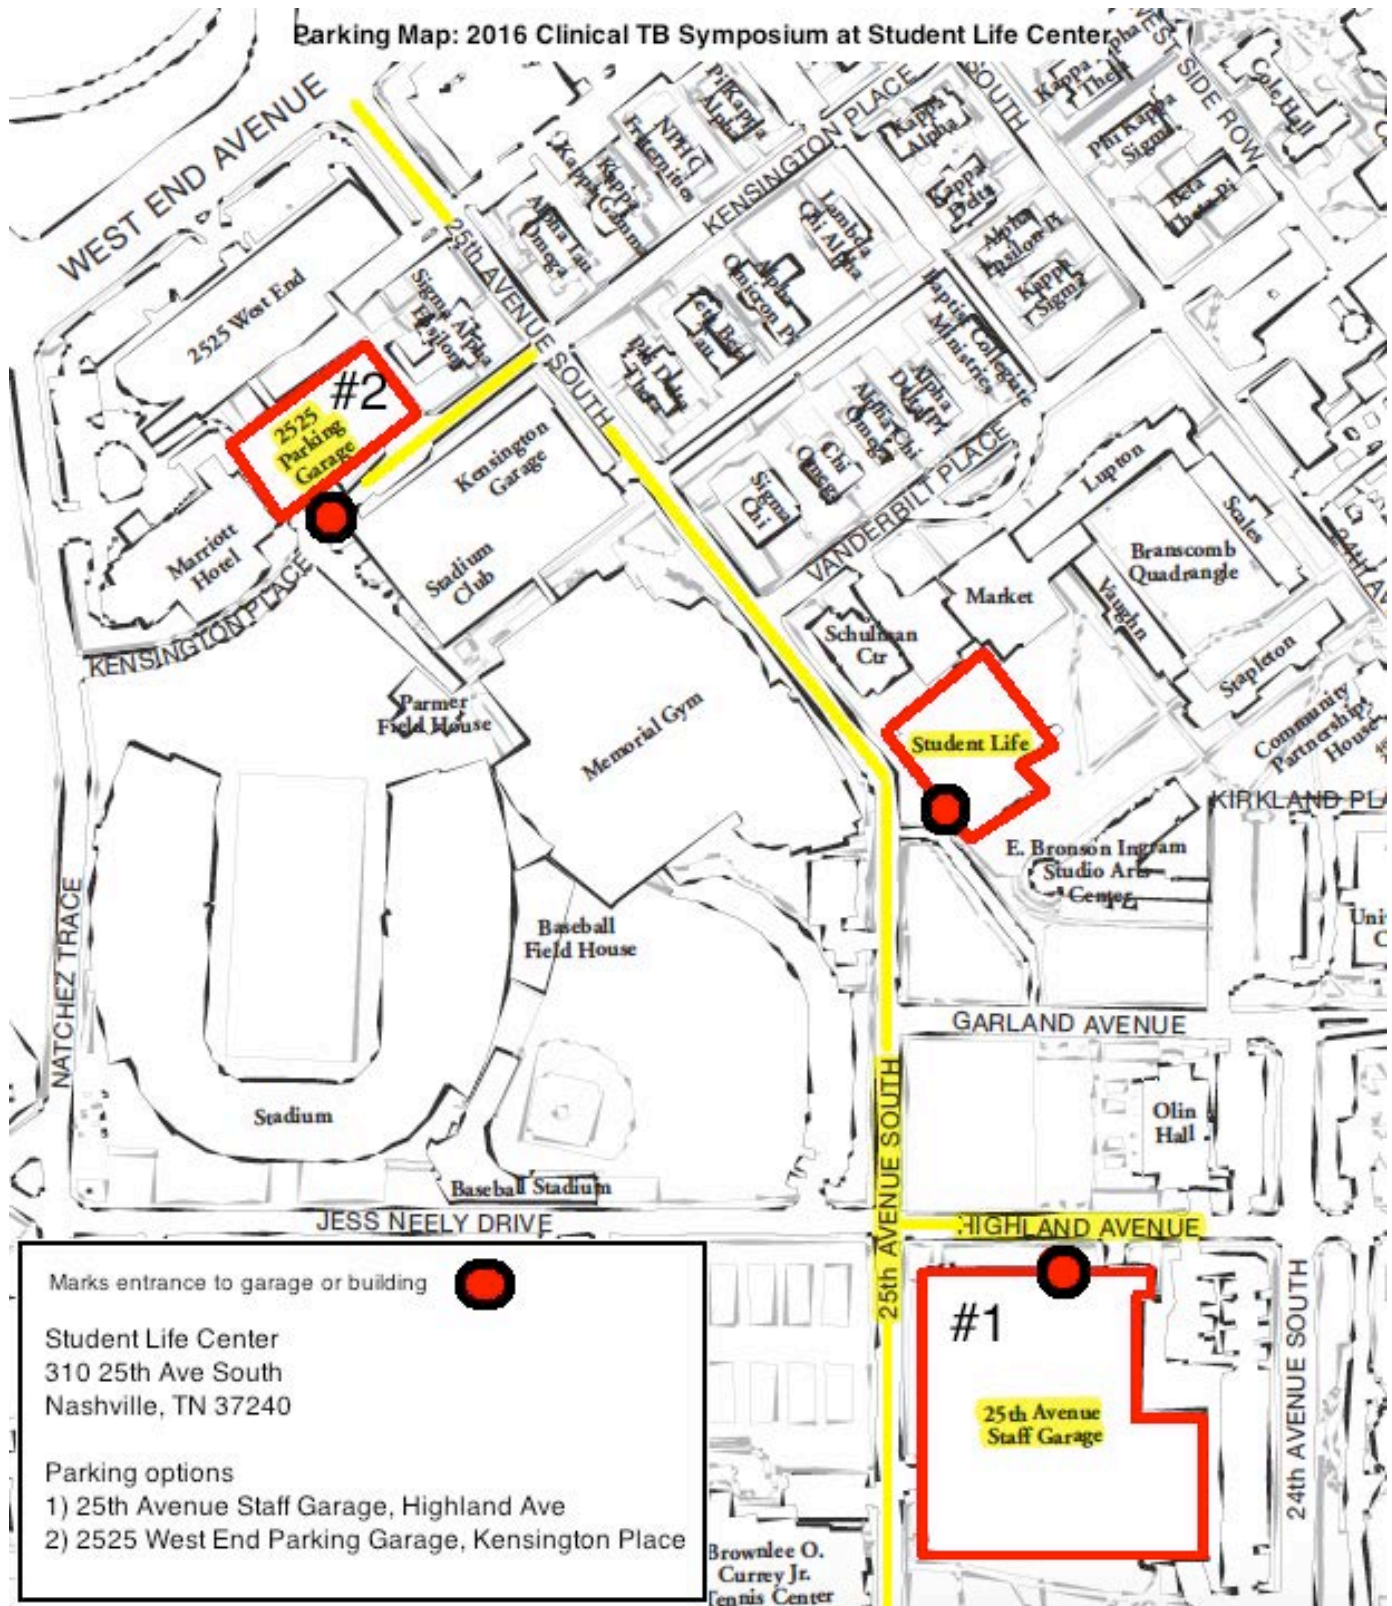

Detailed Parking Map

Parking Map: 2016 Clinical TB Symposium at Student Life Center

#1) 25th Avenue Garage, \$10

- Located on the corner of 25th Ave and Highland Ave
- Enter from HIGHLAND Ave, 25th Ave is the staff entrance and you will get ticketed if you park in a staff space
- Park in spaces 281-372, remember your space# and pay at the machine before conference, leave ticket in the car.
- There will be a parking officer if you need help, machine accepts card or cash

#2) 2525 West End Ave Garage, \$15

- Enter from Kensington Place
- Take ticket from the machine and pay when you leave the garage at the end of the day
- There may be an attendant when you exit, the machine will only accept credit cards

Vicinity Map

Nashville Interstate Map

Best Western PLUS Music Row to Student Life Center

Drive 1.5 miles, 8 min

Map data ©2016 Google 1000 ft

Best Western PLUS Music Row

1407 Division Street, Nashville, TN 37203

- ↑ 1. Head west on Division St toward Music Cir E 0.1 mi

 - 📍 2. At the traffic circle, take the 2nd exit onto 16th Ave S 0.2 mi

 - ↩ 3. Use the left 2 lanes to turn left onto West End Ave 1.0 mi

 - ↩ 4. Turn left onto 25th Ave S 0.2 mi
- [Destination will be on the left](#)