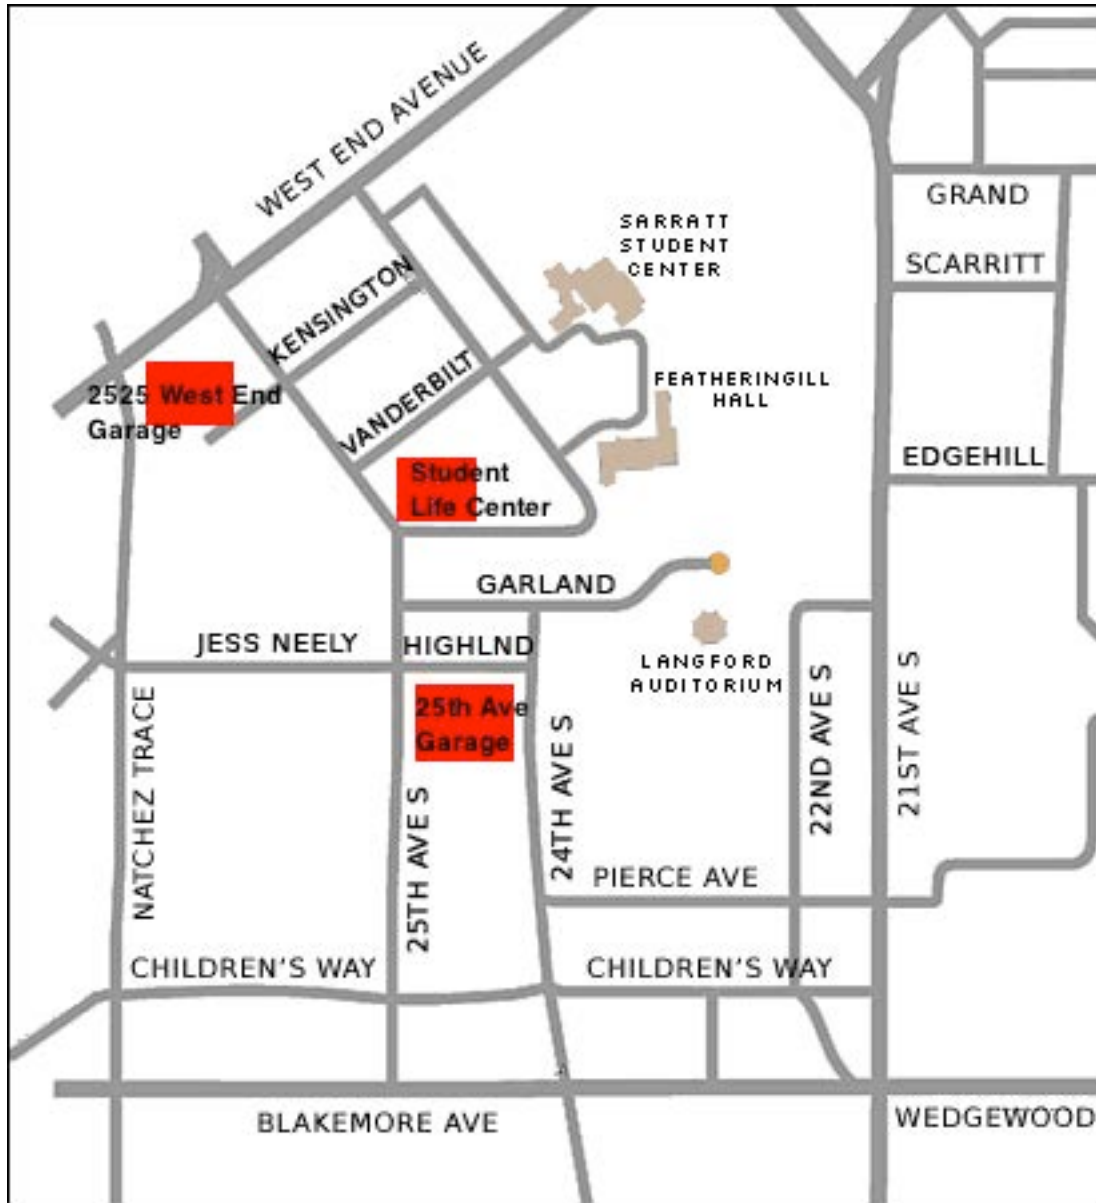

Detailed Parking Map

Parking Map: 2016 Clinical TB Symposium at Student Life Center

#1) 25th Avenue Garage, \$10

- Located on the corner of 25th Ave and Highland Ave
- Enter from HIGHLAND Ave, 25th Ave is the staff entrance and you will get ticketed if you park in a staff space
- Park in spaces 281-372, remember your space# and pay at the machine before conference, leave ticket in the car.
- There will be a parking officer if you need help, machine accepts card or cash

#2) 2525 West End Ave Garage, \$15

- Enter from Kensington Place
- Take ticket from the machine and pay when you leave the garage at the end of the day
- There may be an attendant when you exit, the machine will only accept credit cards

Vicinity Map

Nashville Interstate Map

Best Western PLUS Music Row to Student Life Center

Drive 1.5 miles, 8 min

Map data ©2016 Google 1000 ft

Best Western PLUS Music Row

1407 Division Street, Nashville, TN 37203

- ↑ 1. Head west on Division St toward Music Cir E 0.1 mi

 - 📍 2. At the traffic circle, take the 2nd exit onto 16th Ave S 0.2 mi

 - ↩ 3. Use the left 2 lanes to turn left onto West End Ave 1.0 mi

 - ↩ 4. Turn left onto 25th Ave S 0.2 mi
- [Destination will be on the left](#)