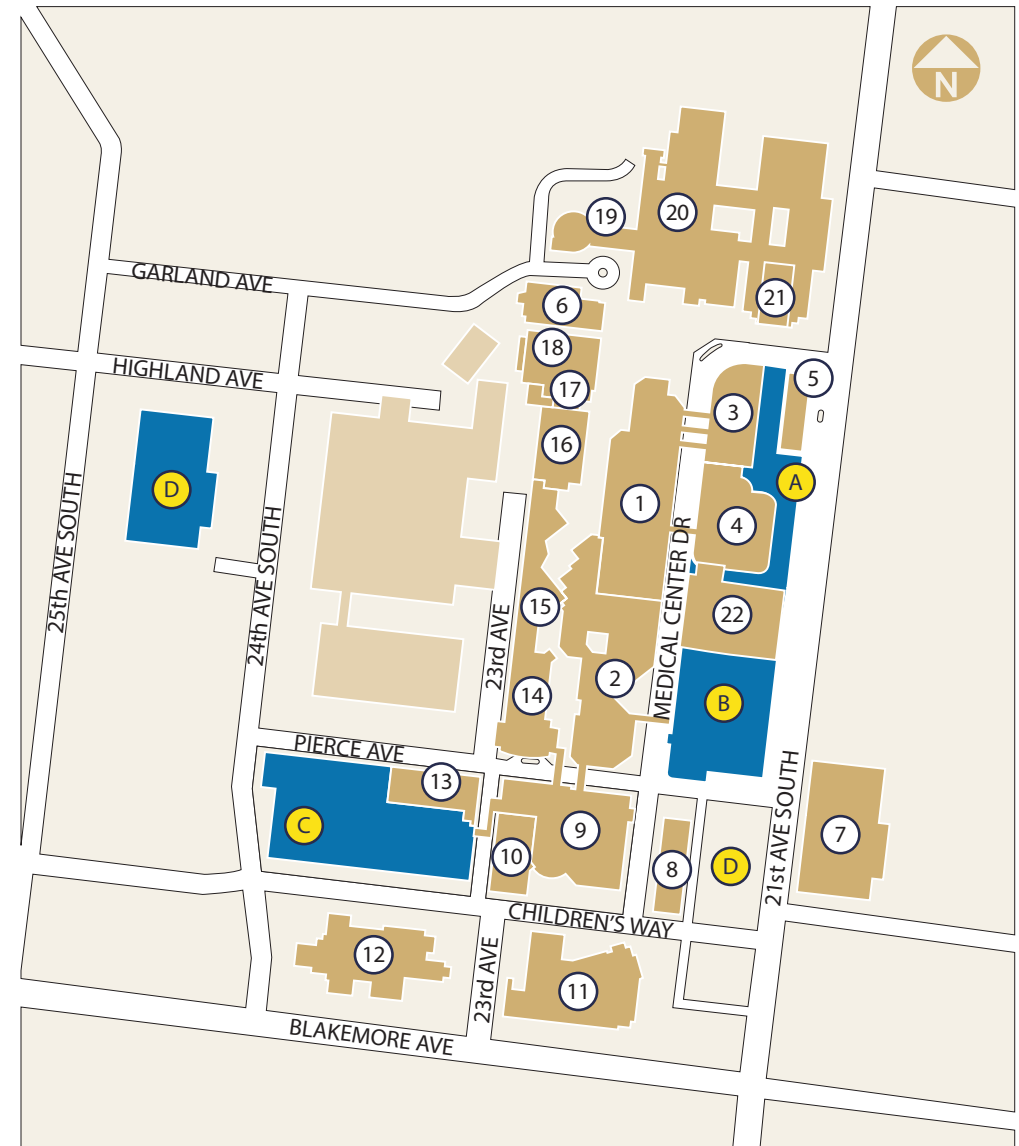

CAMPUS LOCATIONS

- 1 Vanderbilt University Hospital
- 2 The Vanderbilt Clinic
- 3 Medical Center East, North Tower
- 4 Medical Center East, South Tower
- 5 Medical Arts Building
- 6 Eskind Biomedical Library
- 7 The Village at Vanderbilt
- 8 Dayani Center
- 9 Monroe Carell Jr. Children's Hospital at Vanderbilt
- 10 Doctor's Office Tower
- 11 Stallworth Rehab Hospital
- 12 Psychiatric Hospital
- 13 Vanderbilt Eye Institute (under garage)
- 14 Vanderbilt - Ingram Cancer Center/ Preston Research Building
- 15 Robinson Research Building
- 16 Light Hall
- 17 Langford Auditorium
- 18 Medical Research Building IV (Entrance through Light Hall)
- 19 Round Wing
- 20 Medical Center North
- 21 Vanderbilt Institute of Imaging Sciences
- 22 Jim Ayers Tower

CAMPUS PARKING

- A East Parking Garage
- B Central Parking Garage
- C South Parking Garage
- D 25th Ave. Parking Garage

Vanderbilt University Medical Center/Campus Map