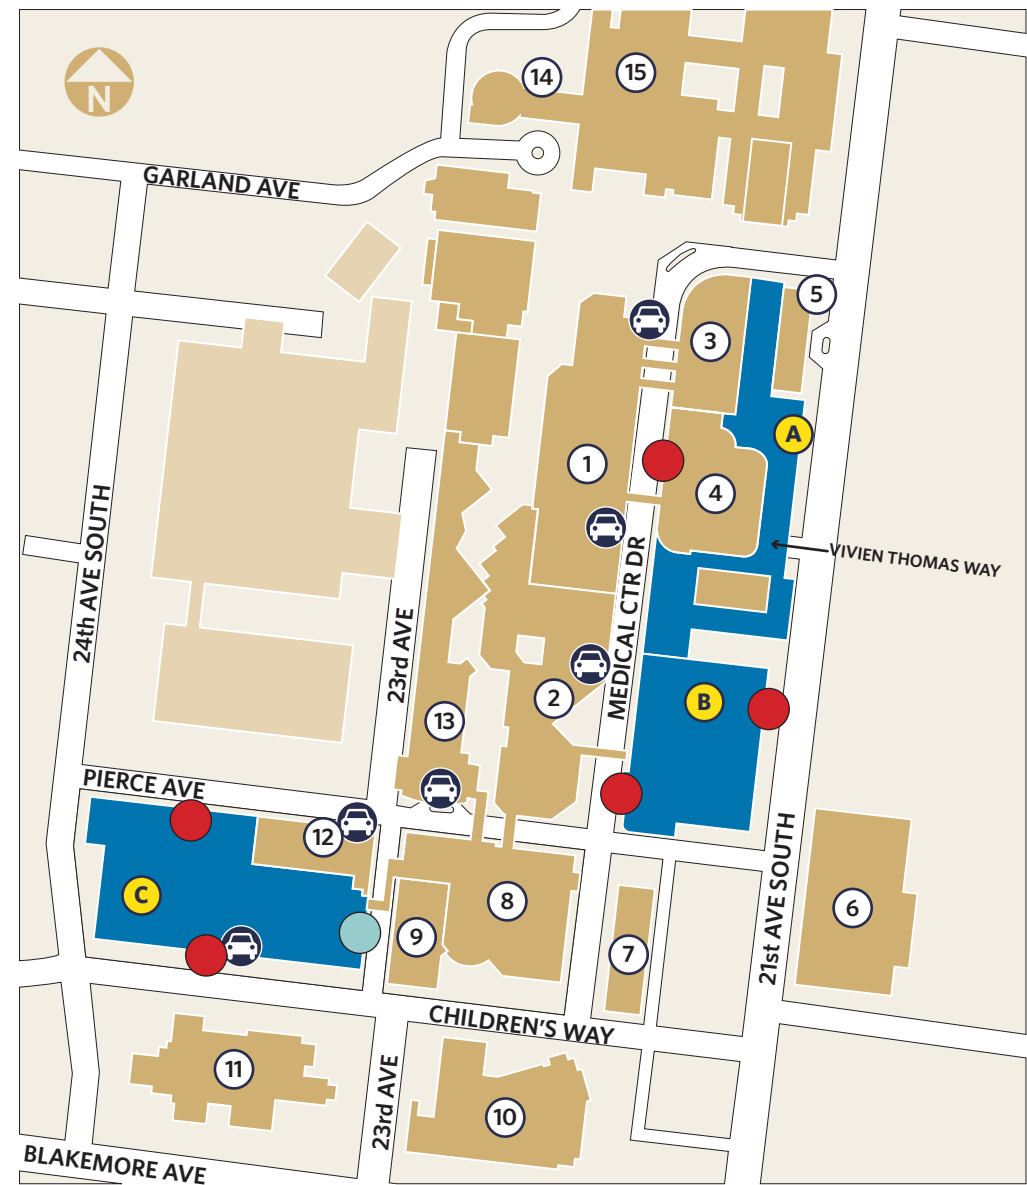

CAMPUS LOCATIONS

- 1 Vanderbilt University Hospital
- 2 The Vanderbilt Clinic
- 3 Medical Center East, North Tower
- 4 Medical Center East, South Tower
- 5 Medical Arts Building
- 6 The Village at Vanderbilt
- 7 Dayani Center
- 8 Monroe Carell Jr. Children's Hospital
- 9 Doctors' Office Tower
- 10 Stallworth Rehabilitation Hospital
- 11 Psychiatric Hospital
- 12 Vanderbilt Eye Institute (under garage)
- 13 Vanderbilt - Ingram Cancer Center/ Preston Research Building
- 14 Round Wing
- 15 Medical Center North

CAMPUS PARKING

- A East Parking Garage
- B Central Parking Garage
- C South Parking Garage

MAP KEY

-  Valet Parking
-  Parking Garage Entrance
-  Parking Garage Entrance for Children's Emergency Department

Vanderbilt University Medical Center/Parking Map