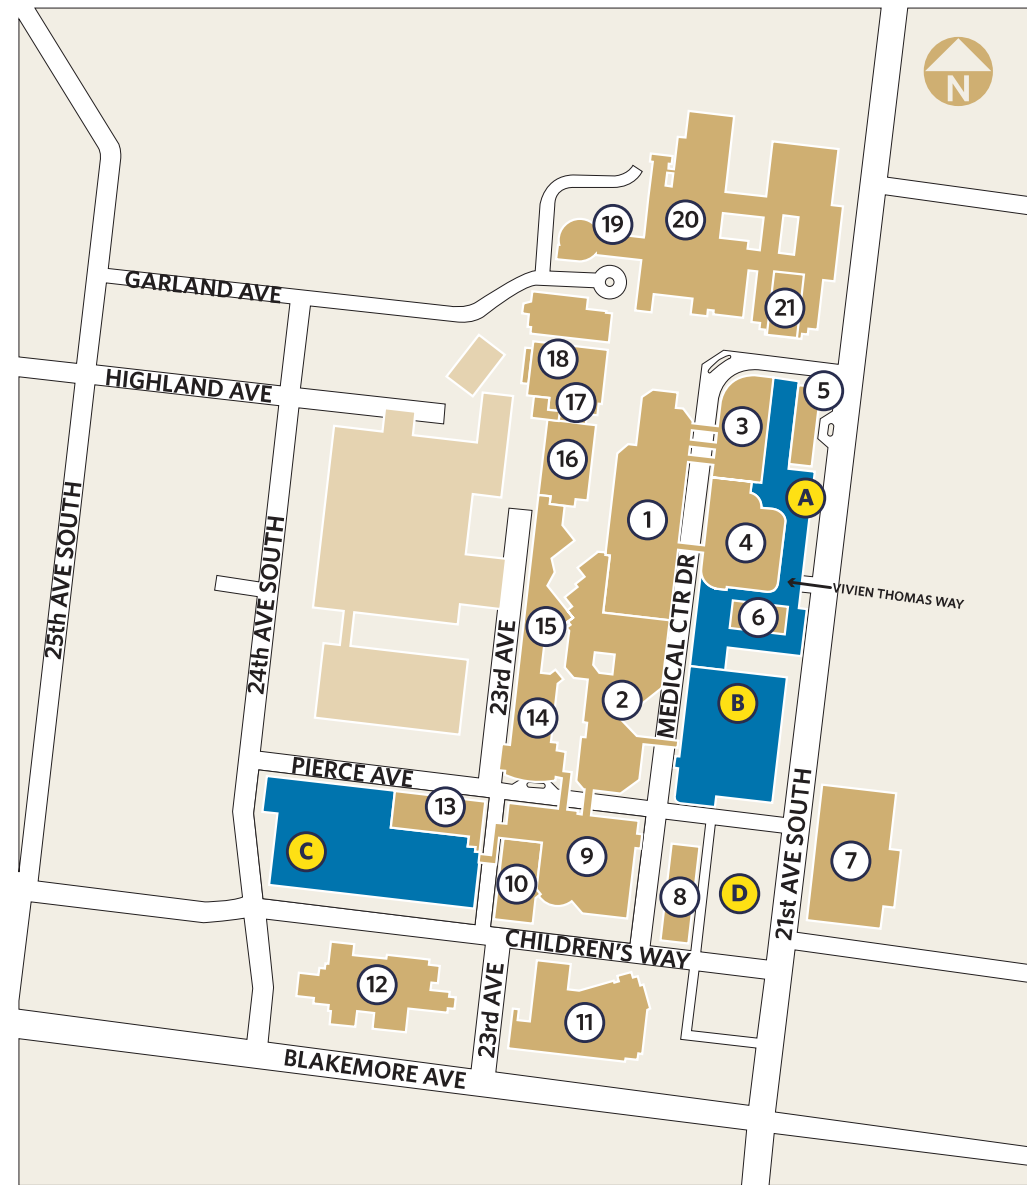

CAMPUS LOCATIONS

- 1 Vanderbilt University Hospital
- 2 The Vanderbilt Clinic
- 3 Medical Center East, North Tower
- 4 Medical Center East, South Tower
- 5 Medical Arts Building
- 6 Oxford House
- 7 The Village at Vanderbilt
- 8 Dayani Center
- 9 Monroe Carell Jr. Children's Hospital
- 10 Doctors' Office Tower
- 11 Stallworth Rehabilitation Hospital
- 12 Psychiatric Hospital
- 13 Vanderbilt Eye Institute (under garage)
- 14 Vanderbilt - Ingram Cancer Center/ Preston Research Building
- 15 Robinson Research Building
- 16 Light Hall
- 17 Langford Auditorium
- 18 Medical Research Building IV (Entrance through Light Hall)
- 19 Round Wing
- 20 Medical Center North
- 21 Vanderbilt Institute of Imaging Sciences

CAMPUS PARKING

- A East Parking Garage
- B Central Parking Garage
- C South Parking Garage
- D Parking Lot 113B

Vanderbilt University Medical Center/Campus Map