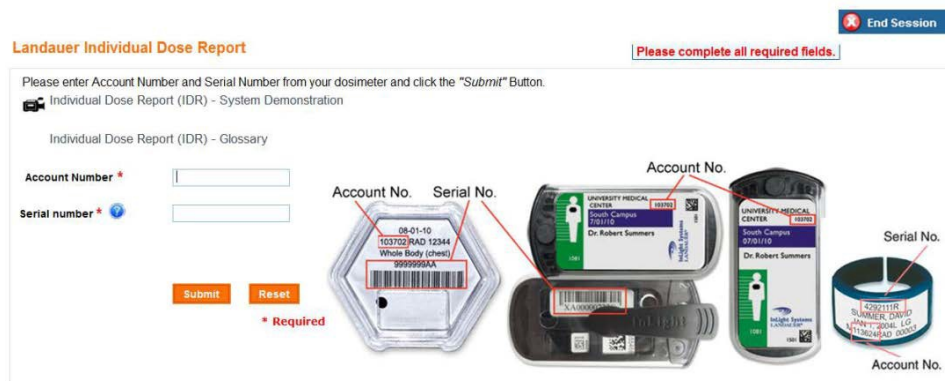

Landauer Individual Dose Report (IDR): Online Access Instructions

1. Login to Landauer website (www.myLDR.com)

- Username: Vanderbiltidr
- Password: Vanderbilt1

2. Enter your Account Number and Serial Number

Note: This information can be found on your current badge (see below)

3. View and/or export your dose history information

To protect your privacy, no personal information is displayed

History Results
The doses are displayed in **mrem**