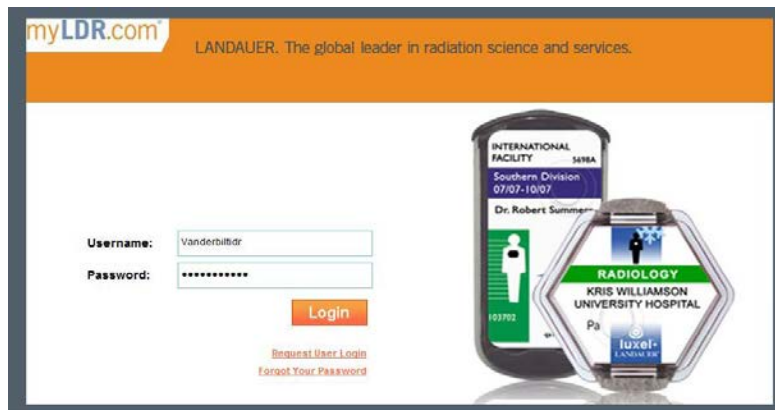

Landauer Individual Dose Report (IDR): Online Access Instructions

1. Login to Landauer website (www.myLDR.com)

- Username: Vanderbiltidr
- Password: Vanderbilt1

2. Enter your Account Number and Serial Number