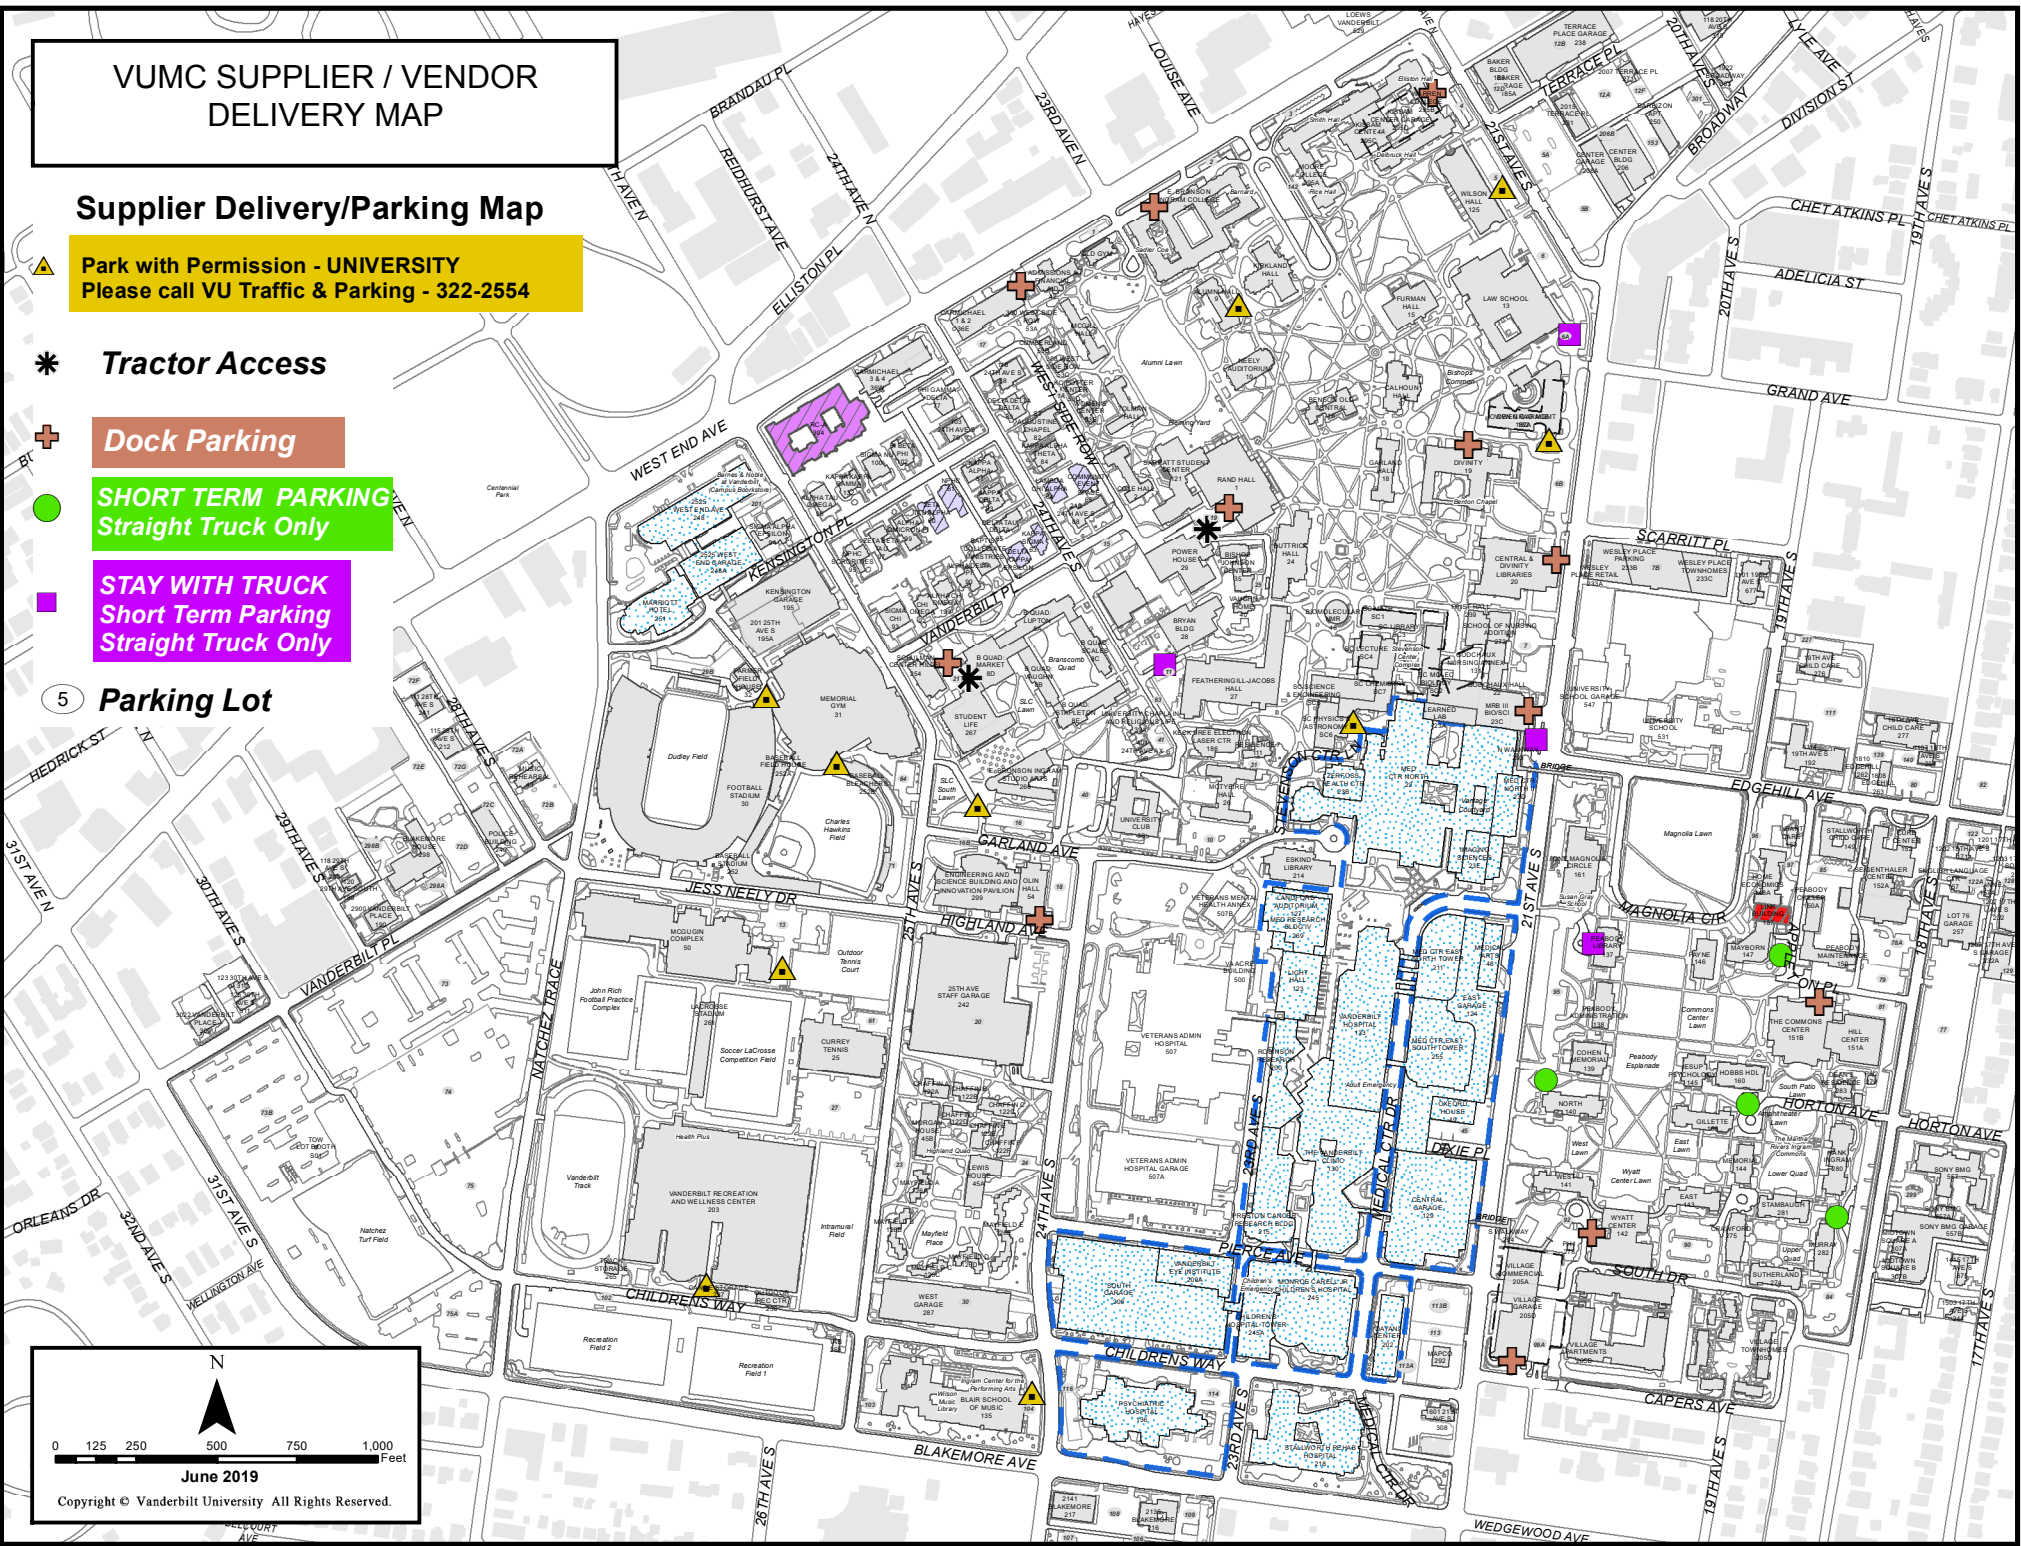

VUMC SUPPLIER / VENDOR DELIVERY MAP

Supplier Delivery/Parking Map

 Park with Permission - UNIVERSITY
Please call VU Traffic & Parking - 322-2554

 Tractor Access

 Dock Parking

 SHORT TERM PARKING
Straight Truck Only

 STAY WITH TRUCK
Short Term Parking
Straight Truck Only

 Parking Lot

 0 125 250 500 750 1,000 Feet
 June 2019
 Copyright © Vanderbilt University All Rights Reserved.