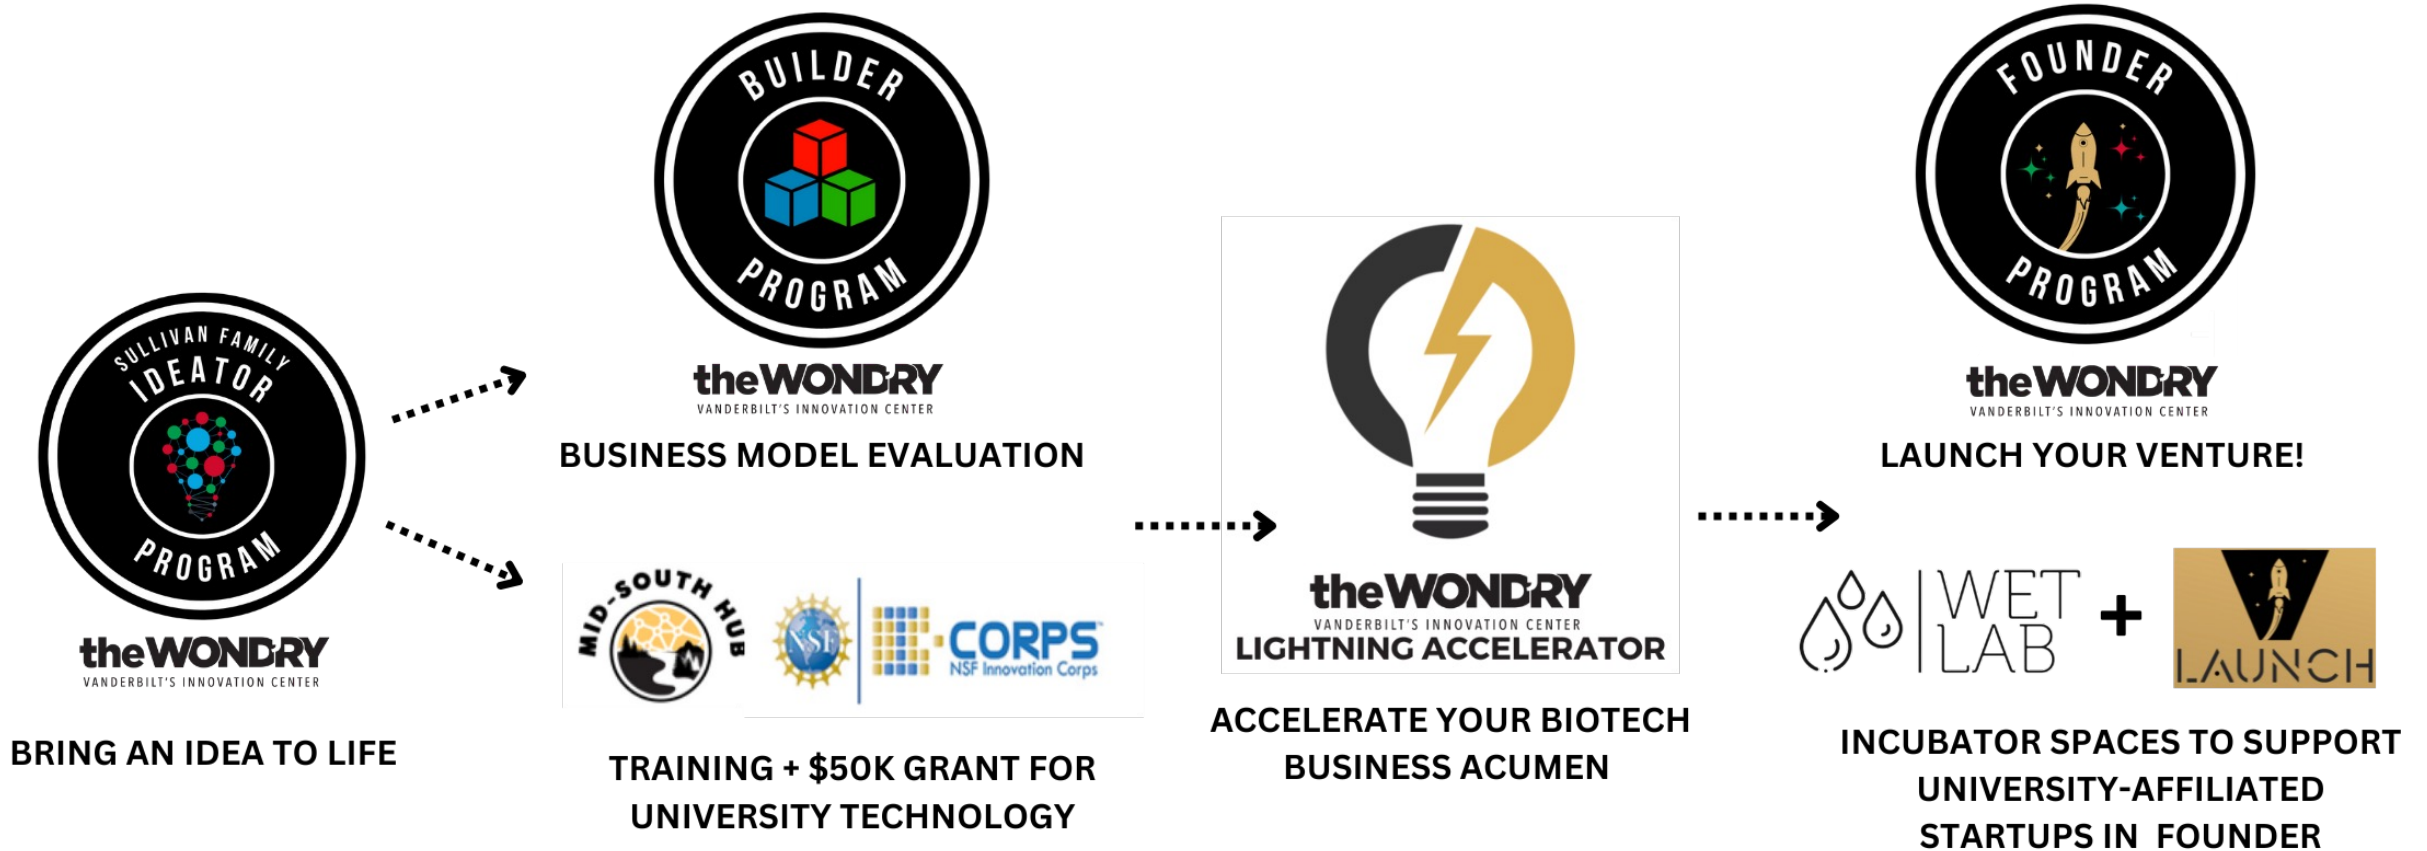

the WOND'RY

VANDERBILT'S INNOVATION CENTER

Wonder + Foundry = Wond'ry

Cameron Russ

Program Coordinator,
Biomedical Innovation

Dr. Charleson Bell

Director of Entrepreneurship
and Biomedical Innovation

Dr. Mark Hilton

Program Manager,
Entrepreneurship

Meet the Rest of the
Entrepreneurship
Team HERE!

theWONDRY is developing a *university-fostered* MODEL to bridge the CHASM

theWONDRY
ENTREPRENEURSHIP PRACTICE

WHERE YOUR INNOVATIONS BECOME REALITY

theWONDRY
ENTREPRENEURSHIP PRACTICE