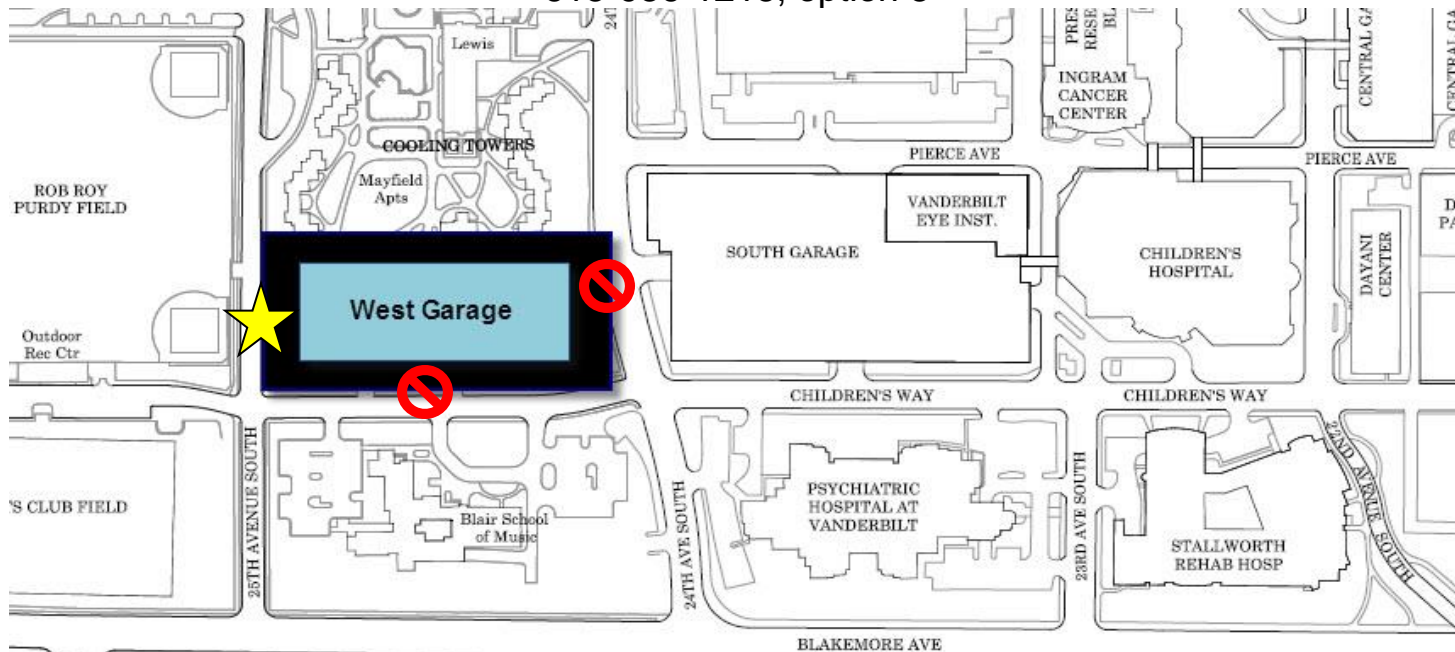

VUMC Parking & Transportation Services

WEST GARAGE
2400 Children's Way
Nashville, TN 37212
615-936-1215, option 3

Use the entrance on 25th Avenue and park in any space in the number range 1-227.