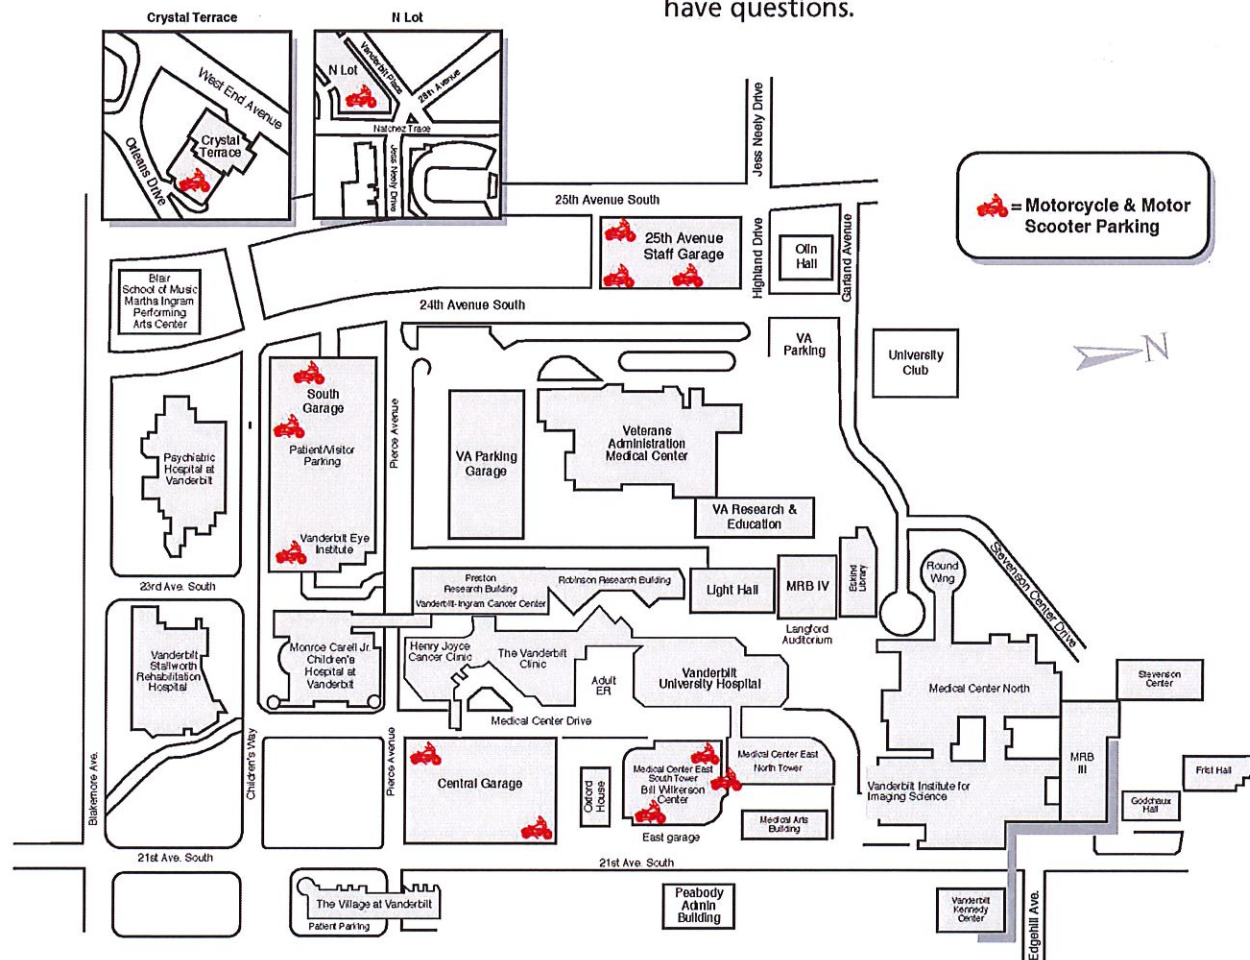

Motorcycle and Motor Scooter Parking

Motorcycle and motor scooter parking spaces are available in all garages. These marked areas should be used instead of vehicle parking spaces or areas not designated as motorcycle and motor scooter parking.

1. East Garage
2. Central Garage
3. South Garage
4. 25th Avenue Staff Garage
5. N Parking lot
6. Crystal Terrace

All parking regulations apply to motorcycles and motor scooters.

There is no motorcycle and motor scooter parking

- in front of fire hydrants
- within five feet of a driveway
- in Tow-Away Zones
- in Loading Zones
- in Handicap Parking–striped areas
- in all No Parking areas

Any violation of Vanderbilt parking regulations may result in towing. Call Parking and Transportation Services at 615-936-1215 if you have questions.

Vanderbilt Medical Center
Parking & Transportation Services