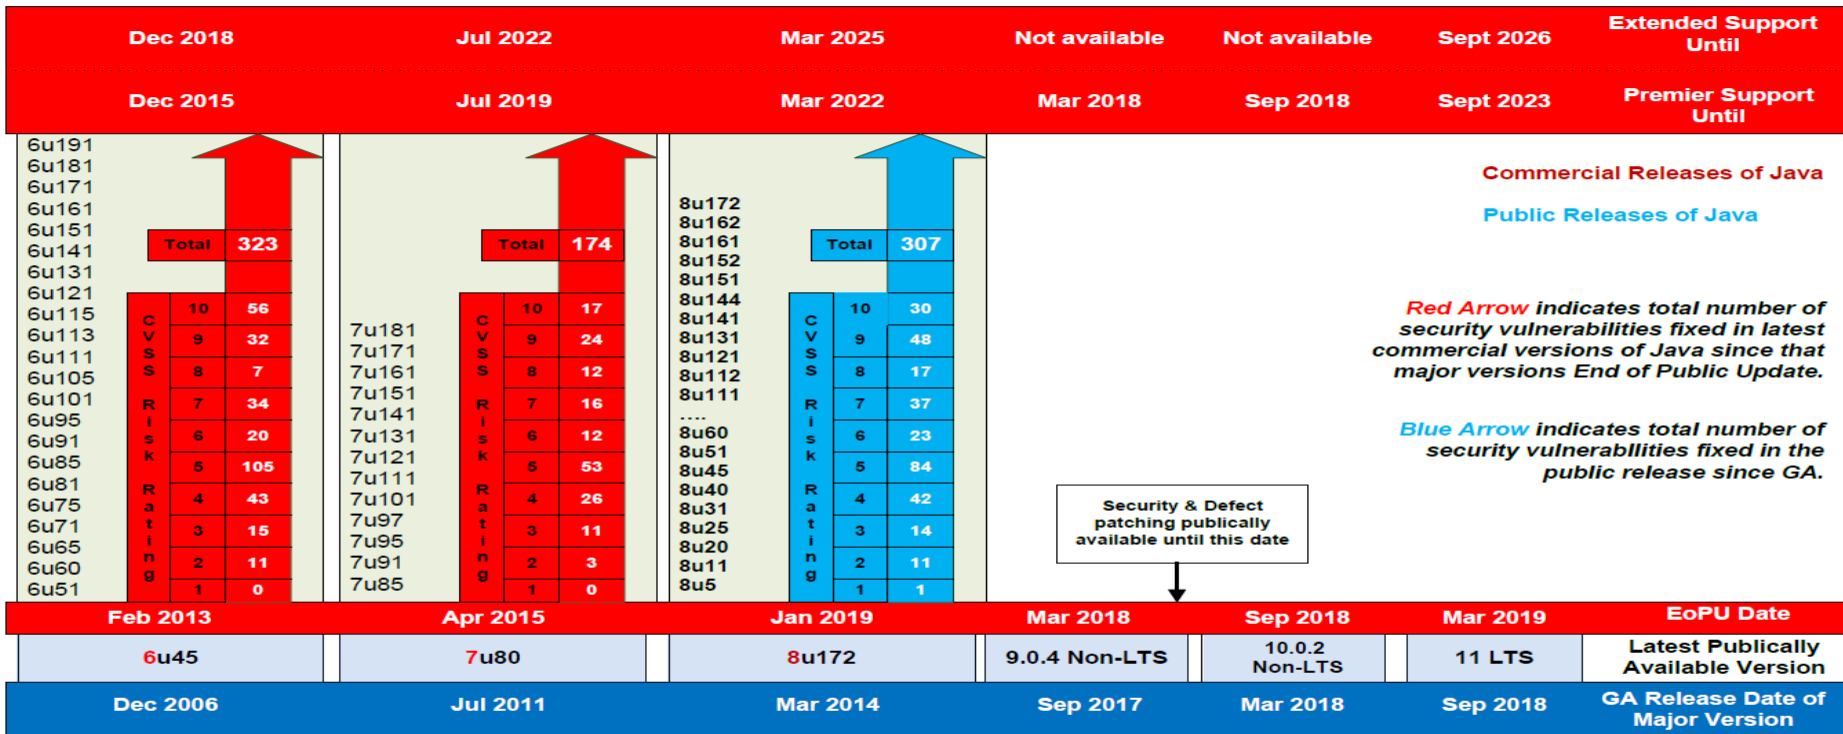

# Java Releases

Last Update July 2018

All information contained in this document was generated from the following public facing documentation which are living documents and are subject to change, please refer to the following documents for any updates: