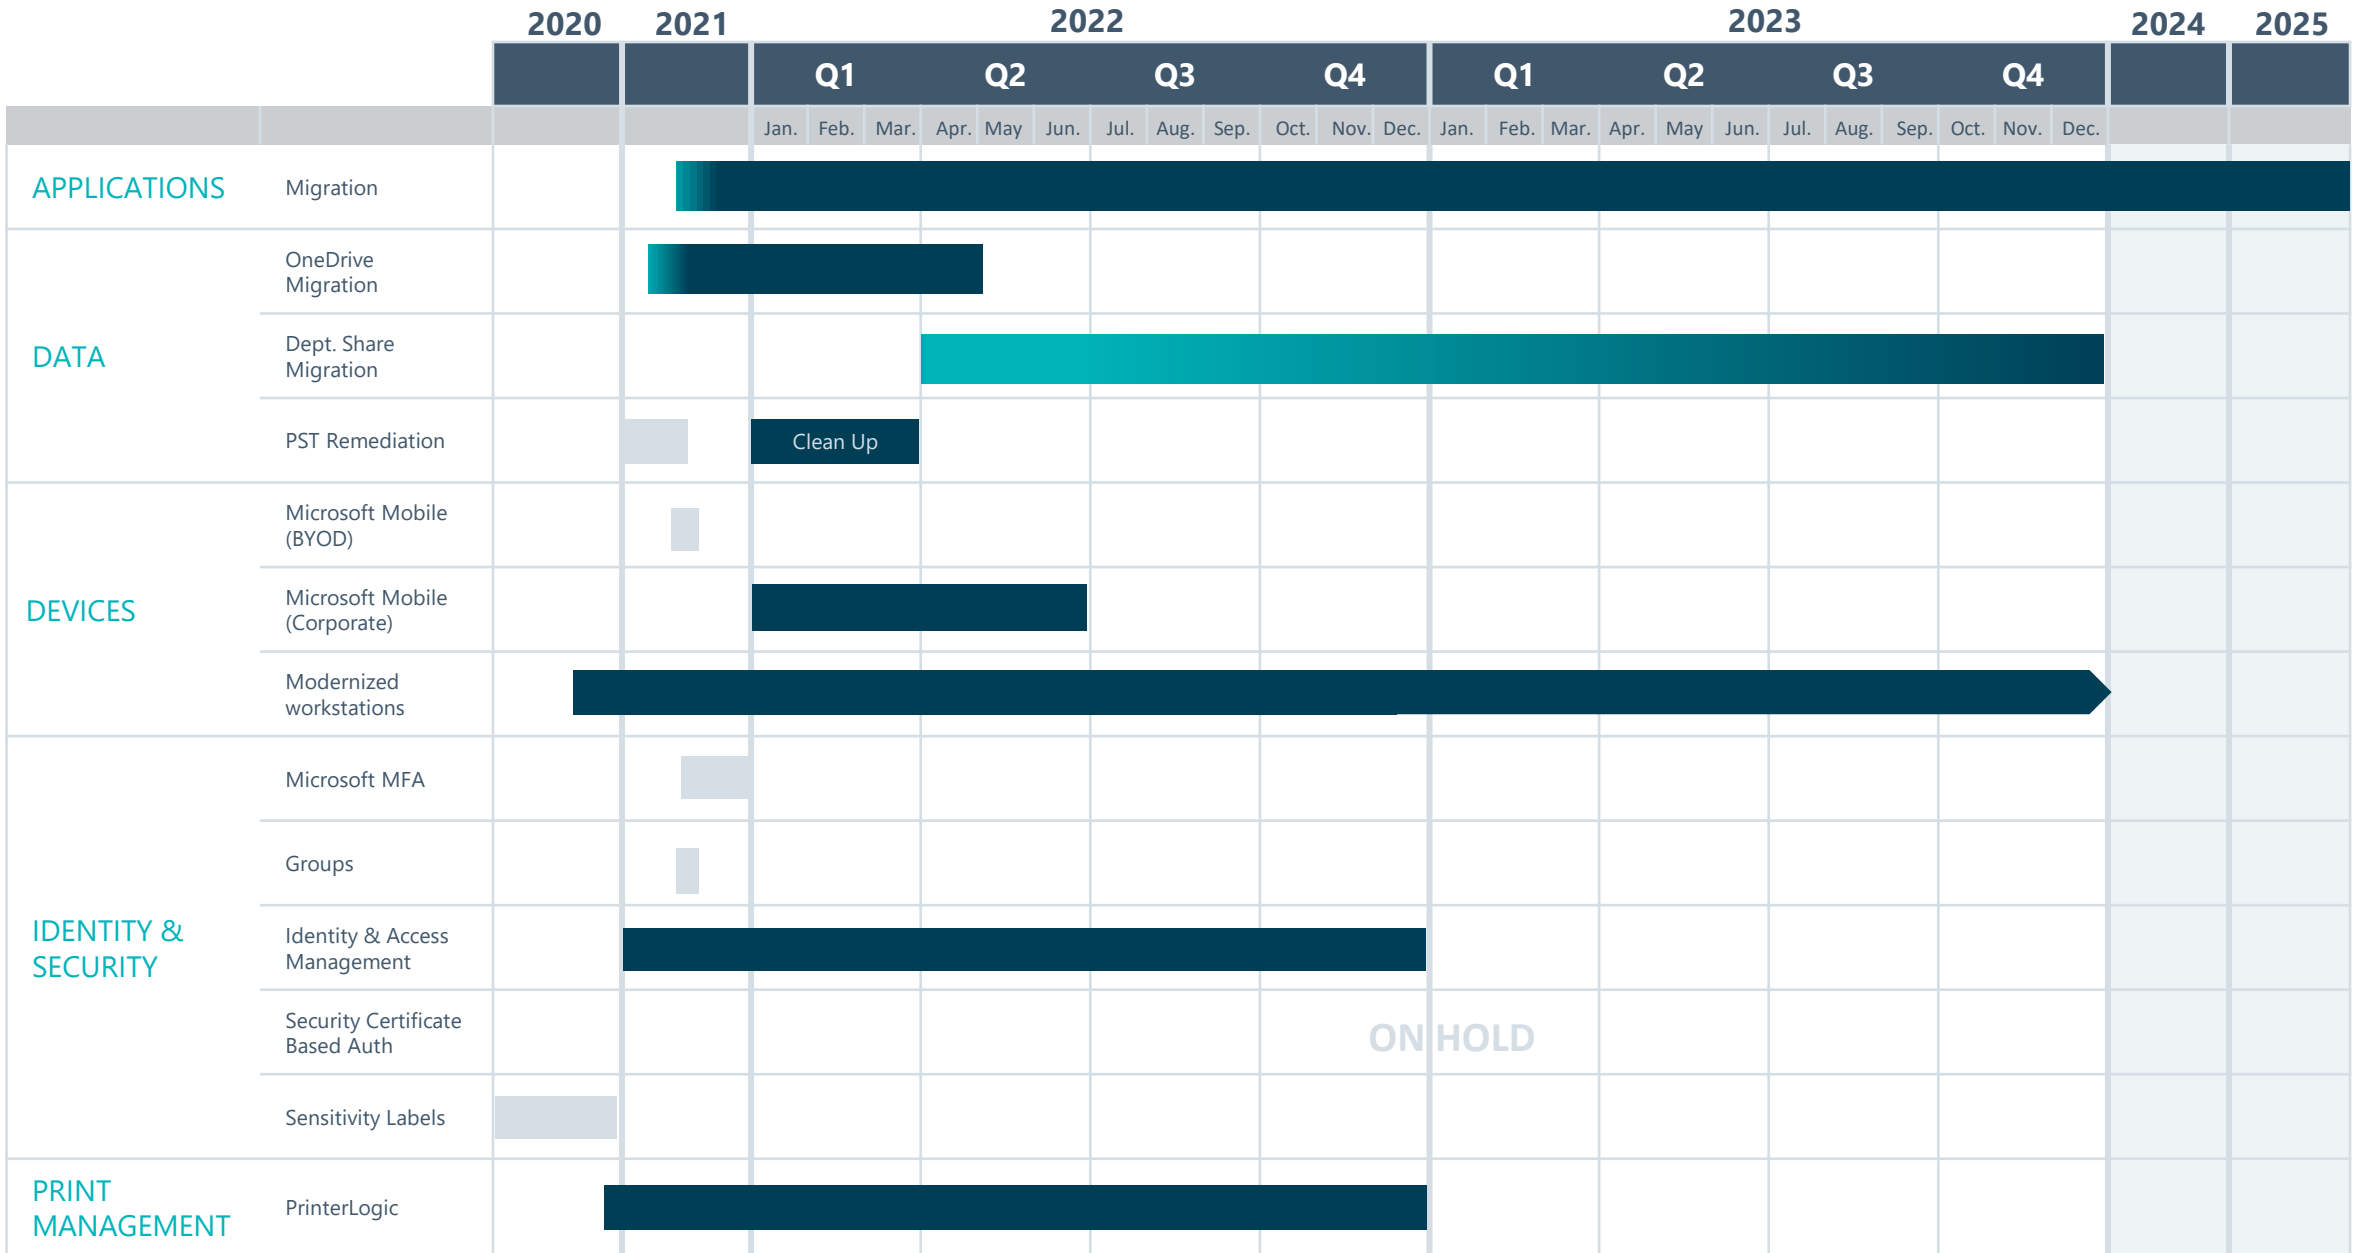

ExpeditionTech Program Timeline

Complete
 Pilot(s)
 Implementation