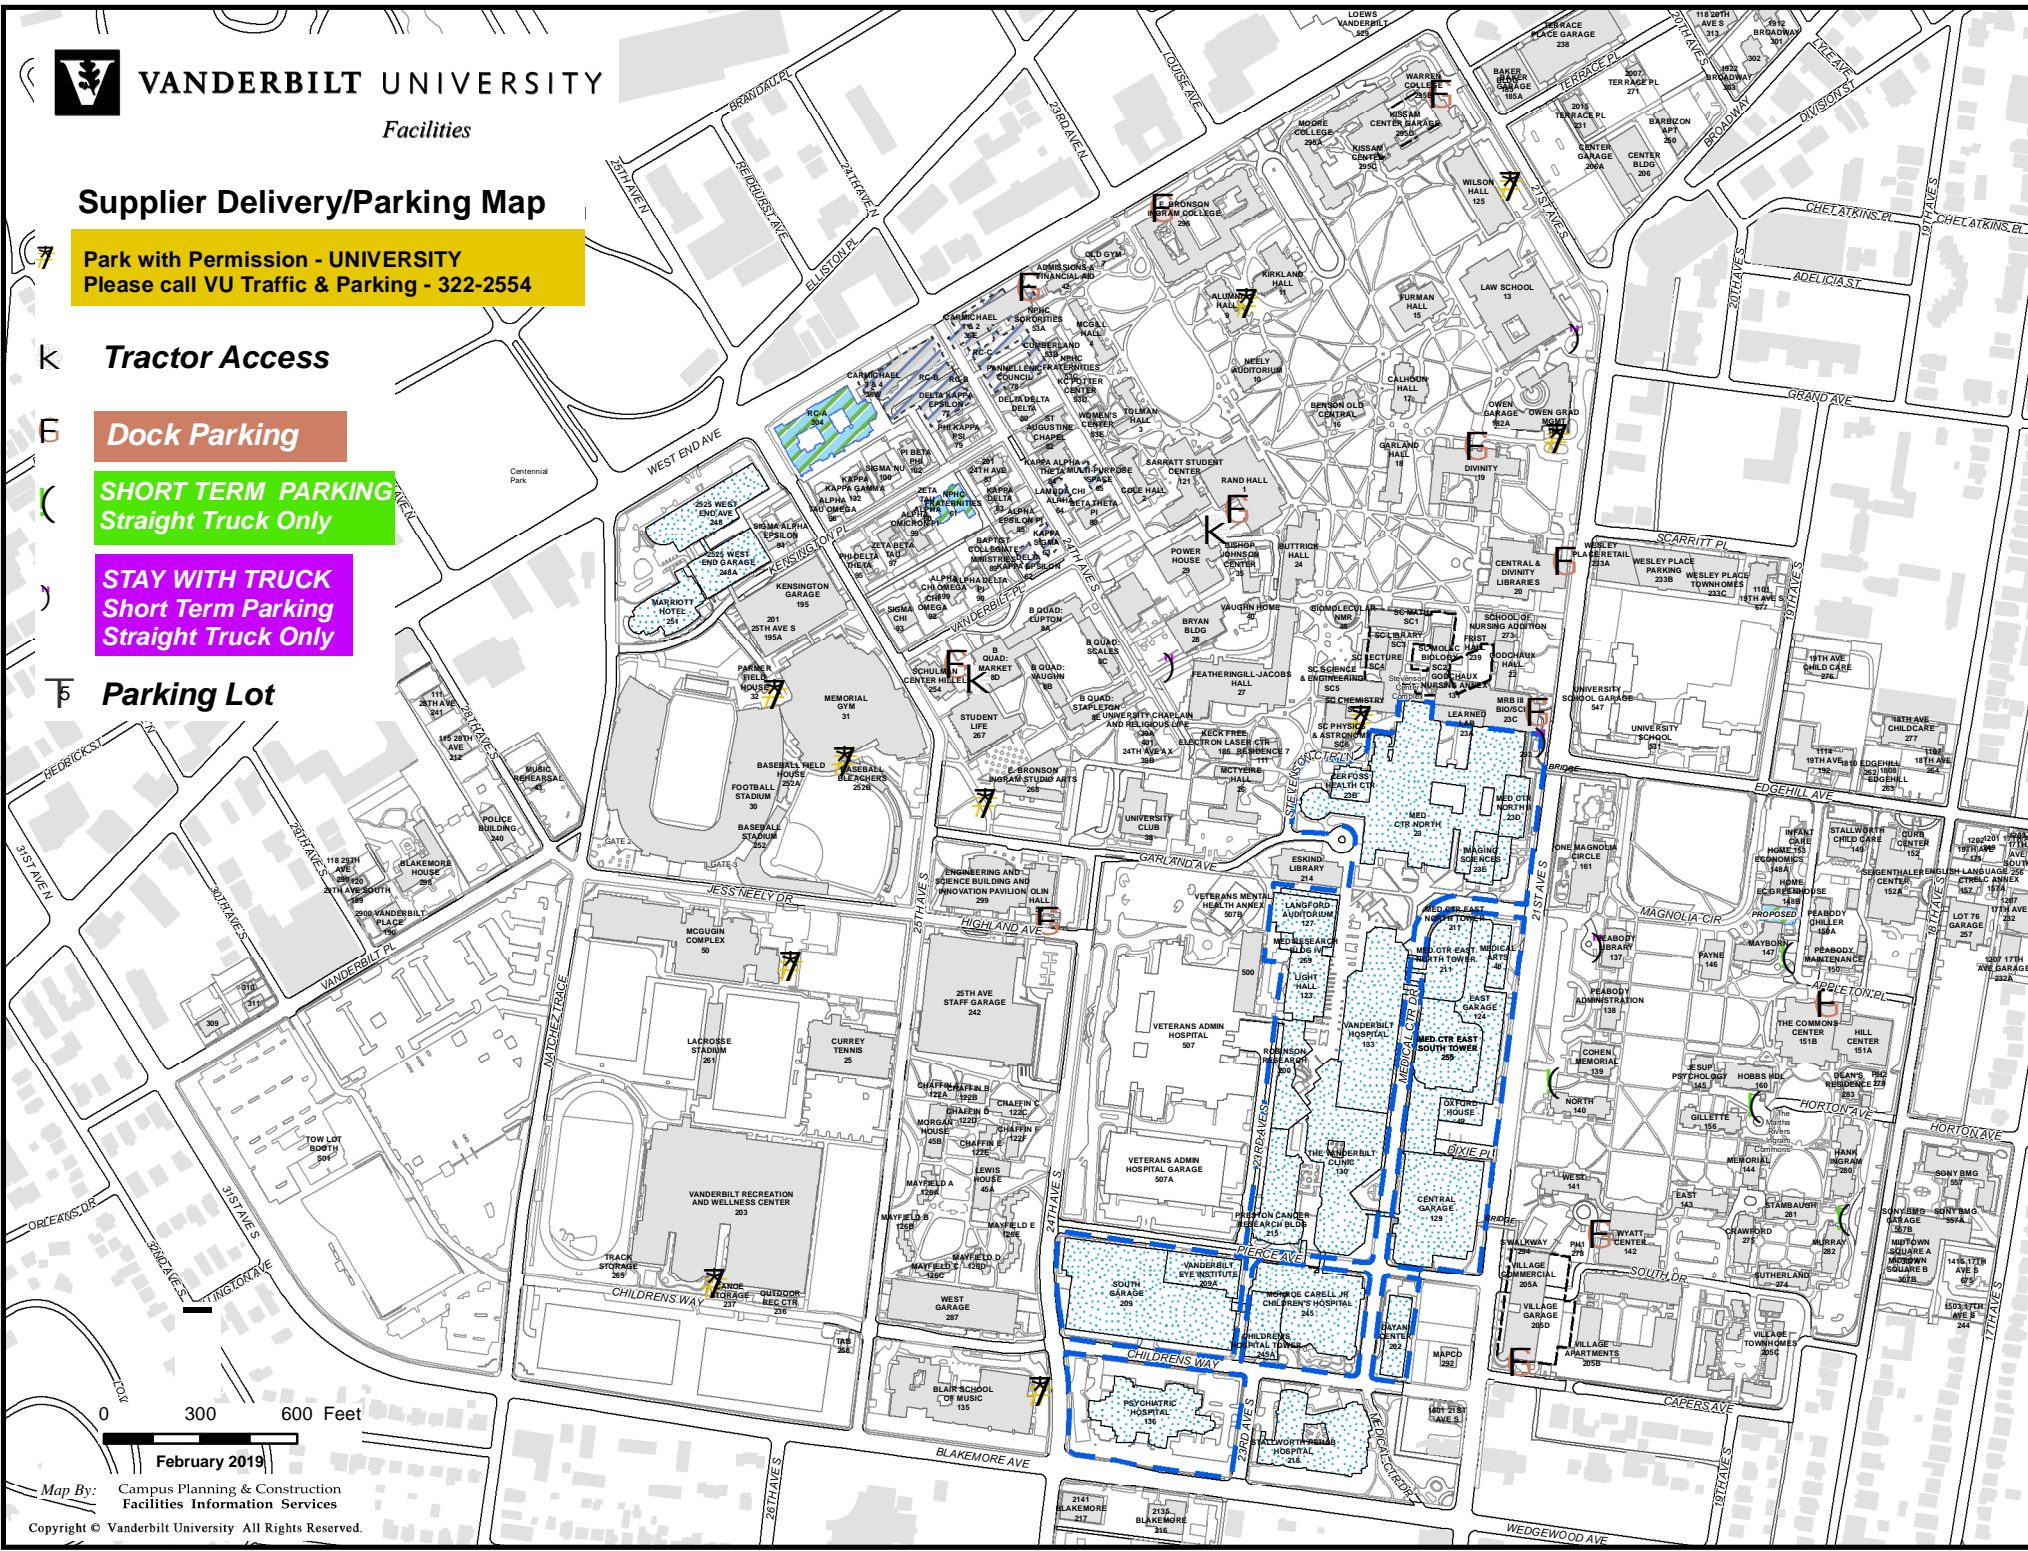

## Supplier Delivery/Parking Map

**Park with Permission - UNIVERSITY**  
Please call VU Traffic & Parking - 322-2554

**Tractor Access**

**Dock Parking**

**SHORT TERM PARKING**  
Straight Truck Only

**STAY WITH TRUCK**  
Short Term Parking  
Straight Truck Only

**Parking Lot**

0 300 600 Feet

February 2019

Map By: Campus Planning & Construction  
Facilities Information Services

Copyright © Vanderbilt University All Rights Reserved.