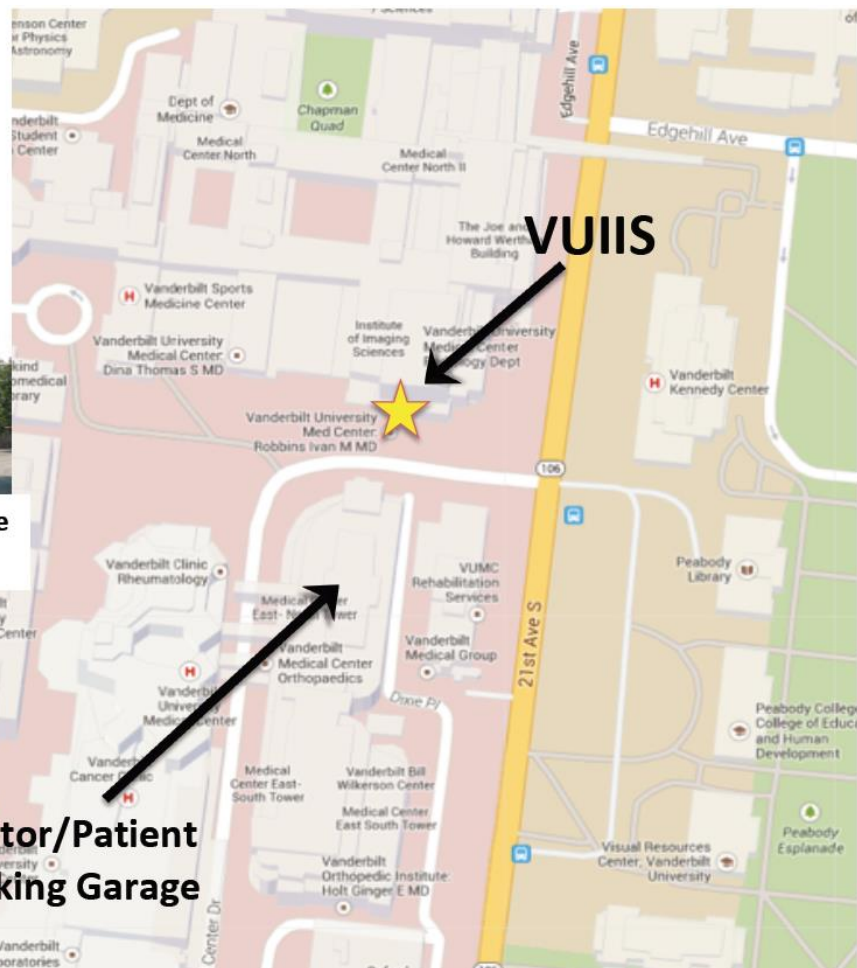

Directions to Vanderbilt University Institute of Imaging Science (VUIIS) & Parking Information

Where we are located:

- Building address: **1161 21st Avenue South, Nashville, TN 37232**
- The VUIIS building is the tall glass building located on the **corner of Medical Center Dr. and 21st Ave South.**
- See next page for visual walking directions from East Garage to VUIIS.
- Go down the large set of concrete steps leading down to the

Visual Directions to VUIIS Imaging Institute

Do not enter Medical Center North brick building

Enter VUIIS Imaging glass building

Directions to Vanderbilt University Institute of Imaging Science (VUIIS) & Parking Information

Directions from East Garage to VUIIS Glass
Building:

Directions to Vanderbilt University Institute of Imaging Science (VUIIS) & Parking Information

Map Overview:

VU Institute of Imaging Science
*Lobby located on bottom floor

**Visitor/Patient
Parking Garage**