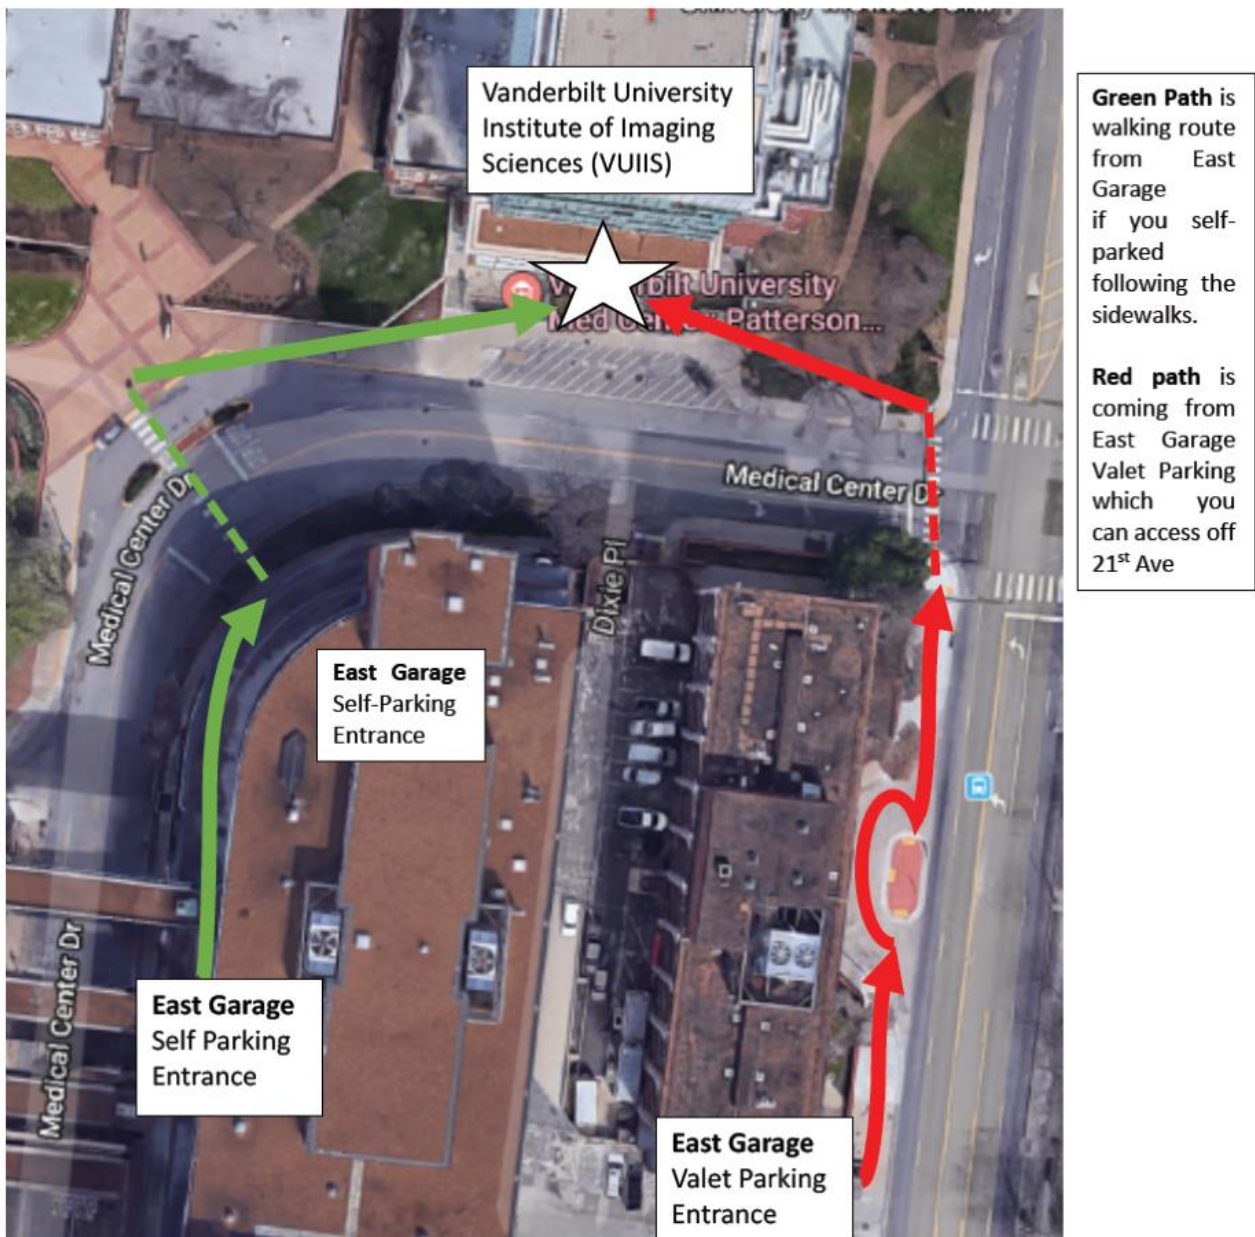

Directions to Vanderbilt University Institute of Imaging Science (VUIIS) & Parking Information

Where we are located:

- Building address: **1161 21st Avenue South, Nashville, TN 37232**
- The VUIIS building is the tall glass building located on the **corner of Medical Center Dr. and 21st Ave South.**
- See next page for visual walking directions from East Garage to VUIIS.
- Go down the large set of concrete steps leading down to the

VUIIS Imaging Center

entrance of this glass building.

- There is a fire lane just in front of the building before the steps going down.
- Go through the double glass doors and **I will meet you here in the waiting area (green chairs)** across from the elevator.

Visual Directions to VUIIS Imaging Institute

Do not enter Medical Center North brick building

Enter VUIIS Imaging glass building

Directions to Vanderbilt University Institute of Imaging Science (VUIIS) & Parking Information

Directions from East Garage to VUIIS Glass
Building:

Directions to Vanderbilt University Institute of Imaging Science (VUIIS) & Parking Information

Map Overview:

VU Institute of Imaging Science
*Lobby located on bottom floor