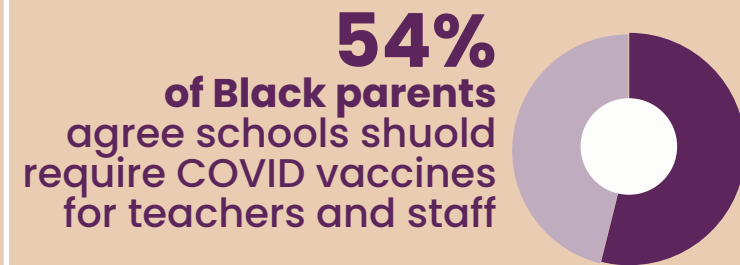

Tennessee Parent poll results, by race

Masks & COVID-19 Vaccines

Parents were polled in the Fall of 2021

vs **49%** of White parents

vs **63%** of White parents

vs **50%** of White parents

vs **37%** of White parents