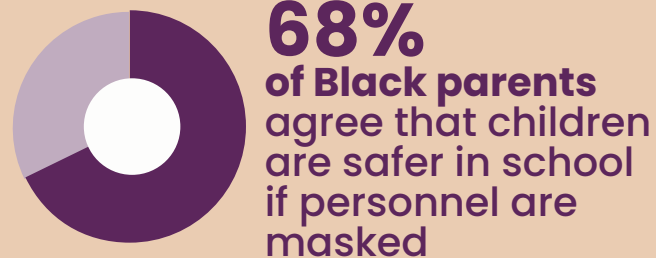

Tennessee Parent poll results, by race

Masks & COVID-19 Vaccines

Parents were polled in the Fall of 2021

vs **49%** of White parents

vs **63%** of White parents

vs **50%** of White parents

vs **37%** of White parents