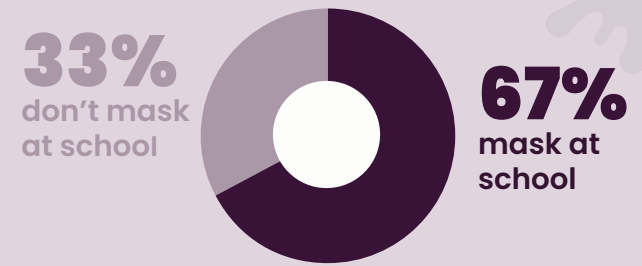

# Tennessee Parent poll results: Masks & COVID-19 Vaccines

Parents were polled in the Fall of 2021

Nearly half of children's schools don't have a mask mandate in place.

Over 2/3 of parents send their children to school wearing a mask.

Over half of parents agree that children are safer in schools if personnel are masked.

Parents are split on whether schools should require the COVID-19 vaccine for teachers and staff.