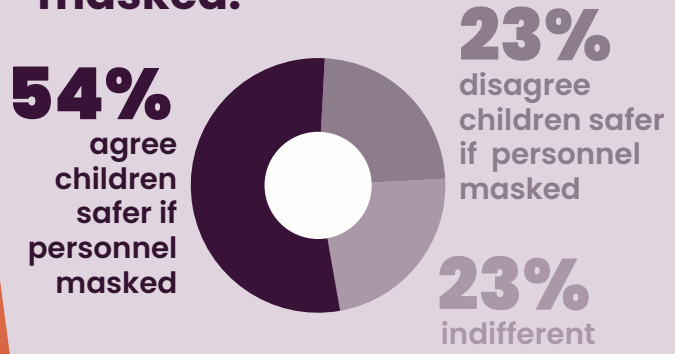

# Tennessee Parent poll results: Masks & COVID-19 Vaccines

Parents were polled in the Fall of 2021

Nearly half of children's schools don't have a mask mandate in place.

Over 2/3 of parents send their children to school wearing a mask.

Over half of parents agree that children are safer in schools if personnel are masked.

Parents are split on whether schools should require the COVID-19 vaccine for teachers and staff.