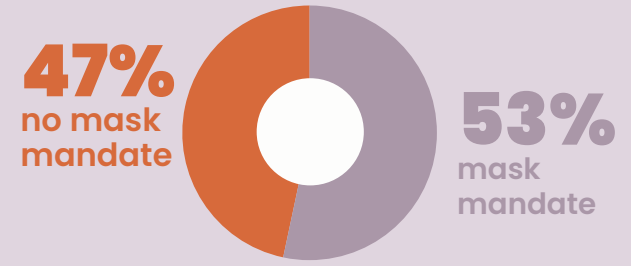

# Tennessee Parent poll results: Masks & COVID-19 Vaccines

Parents were polled in the Fall of 2021

Nearly half of children's schools don't have a mask mandate in place.

Over 2/3 of parents send their children to school wearing a mask.

Over half of parents agree that children are safer in schools if personnel are masked.

Parents are split on whether schools should require the COVID-19 vaccine for teachers and staff.