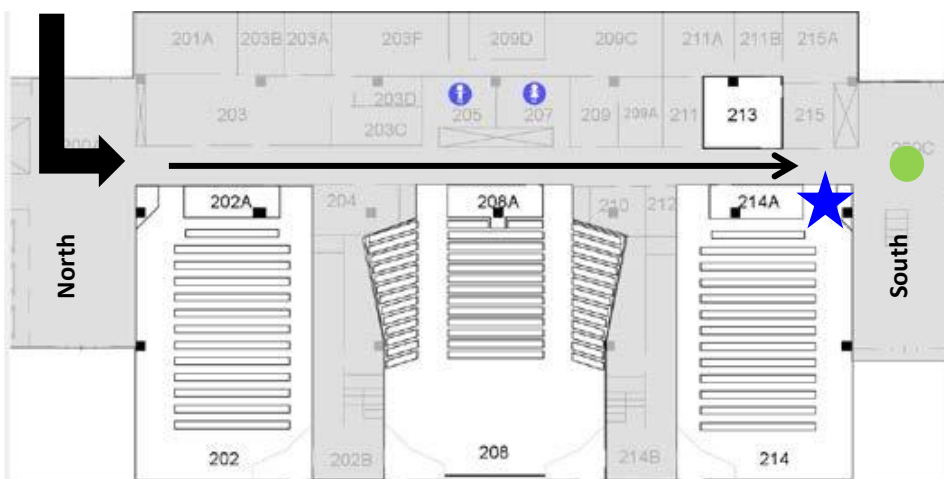

Orientation Location Directions

Shuttle: From N Lot 73A, look for any bus stop shelter. There is a stop by the on the map. Take the **BLUE** shuttle, which arrives every 5 minutes. Get off at Medical Center North by the Eskind Biomedical Library. **Light Hall** is to the right in the plaza indicated by the east **★** on the campus map above. **Registration will take place at the and orientation will be in room 214 shown by the on the building map below.**

Walk: Exit the parking lot via Natchez Trace or Vanderbilt Place. Head towards Jess Neely Dr. by the football stadium. Turn left on 24th Ave. Cross the street at Garland Ave. and turn right. Walk down Garland until it ends in front of Medical Center North and the Eskind Biomedical Library, then make a right into the plaza. Orientation is in **Light Hall**, two buildings down on the right indicated by the east **★** on the campus map above. **Registration will take place at the and orientation will be in room 214 shown by the on the building map below.**

Taxi/Drop off address: 2209 Garland Ave. Nashville, TN 37232

Nashville MTA: Taking the Hillsboro 7 Bus, get off at Medical Center Drive, and walk up the sidewalk next to the hospital indicated by the on the east side of the map.

Google Maps: Type in "**Light Hall**" in the Google Maps search bar to guide you right to the building.

Light Hall Building Entrance

Light Hall Building Entrance