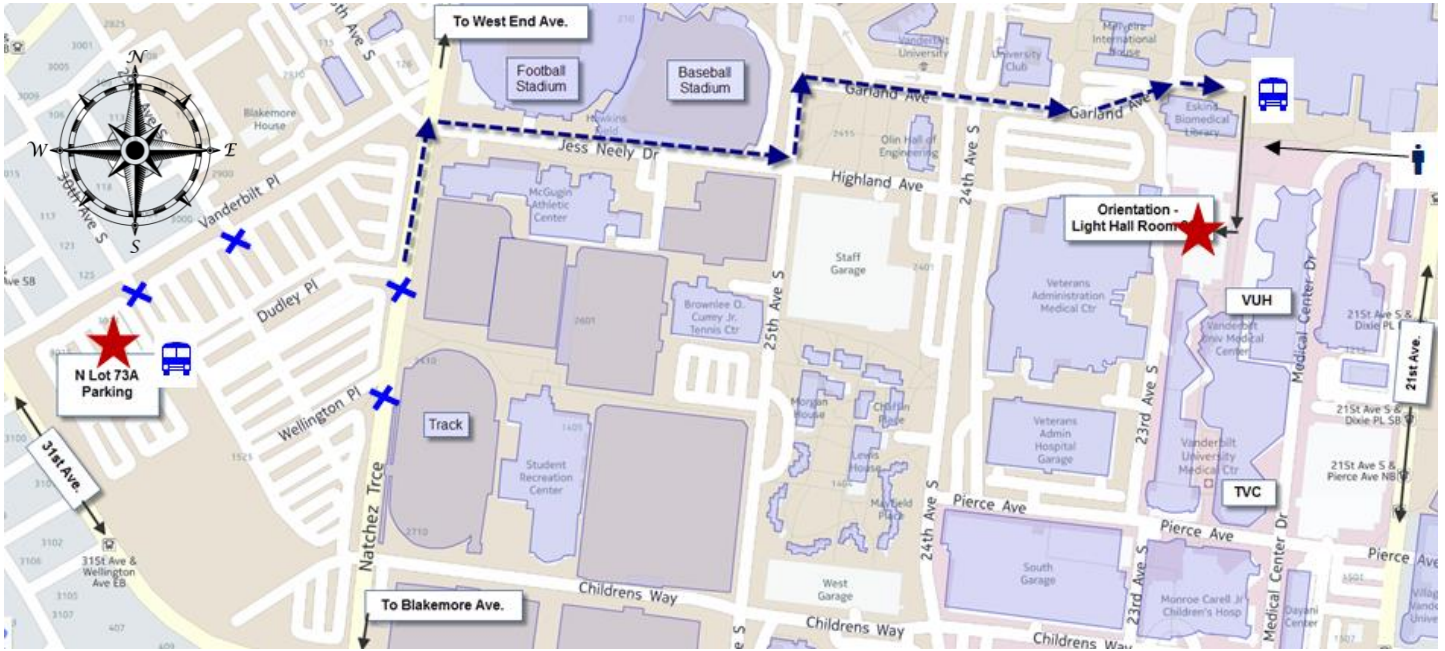

Medical Center Orientation Location & Parking Map – For August 19, 2019 Session ONLY

Light Hall, Room 214

Parking for Orientation

Natchez Trace (N) Lot Parking:

Free parking for orientation is available in the **N Lot 73A** indicated by the west **★** on the map above at the corner of Vanderbilt Place and 31st Ave. Parking lot entrances are marked with an **X**, accessible from Natchez Trace via West End Avenue or from Vanderbilt Place.

Google Maps: Type in "Parking Lot 73A" in the Google Maps search bar via app or web browser.

Please allow at least 15 minutes travel time between locations.

Orientation Location Directions

Shuttle: From N Lot 73A, look for any bus stop shelter. There is a stop by the  on the map. Take the **BLUE** shuttle, which arrives every 5 minutes. Get off at Medical Center North by the Eskind Biomedical Library. **Light Hall** is to the right in the  plaza indicated by the east **★** on the campus map above. **Registration will take place at the  and orientation will be in room 214 shown by the  on the building map below.**

Walk: Exit the parking lot via Natchez Trace or Vanderbilt Place. Head towards Jess Neely Dr. by the football stadium. Turn left on 24th Ave. Cross the street at Garland Ave. and turn right. Walk down Garland until it ends in front of Medical Center North and the Eskind Biomedical Library, then make a right into the plaza. Orientation is in **Light Hall**, two buildings down on the right  indicated by the east **★** on the campus map above. **Registration will take place at the  and orientation will be in room 214 shown by the  on the building map below.**

Taxi/Drop off address: 2209 Garland Ave. Nashville, TN 37232

Nashville MTA: Taking the Hillsboro 7 Bus, get off at Medical Center Drive, and walk up the sidewalk next to the hospital indicated by the  on the east side of the map.