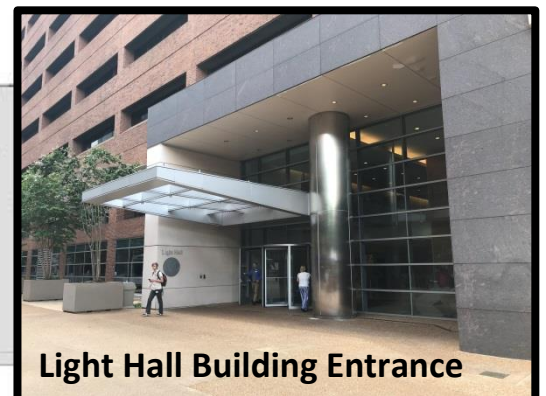

Orientation Location Directions

Shuttle: From N Lot 73A, look for any bus stop shelter. There is a stop by the on the map. Take the **BLUE** shuttle, which arrives every 5 minutes. Get off at Medical Center North by the Eskind Biomedical Library. **Light Hall** is to the right in the plaza indicated by the east **★** on the campus map above. **Registration will take place at the and orientation will be in room 214 shown by the on the building map below.**

Walk: Exit the parking lot via Natchez Trace or Vanderbilt Place. Head towards Jess Neely Dr. by the football stadium. Turn left on 24th Ave. Cross the street at Garland Ave. and turn right. Walk down Garland until it ends in front of Medical Center North and the Eskind Biomedical Library, then make a right into the plaza. Orientation is in **Light Hall**, two buildings down on the right indicated by the east **★** on the campus map above. **Registration will take place at the and orientation will be in room 214 shown by the on the building map below.**

Taxi/Drop off address: 2209 Garland Ave. Nashville, TN 37232

Nashville MTA: Taking the Hillsboro 7 Bus, get off at Medical Center Drive, and walk up the sidewalk next to the hospital indicated by the on the east side of the map.

Google Maps: Type in "**Light Hall**" in the Google Maps search bar to guide you right to the building.

Light Hall Building Entrance